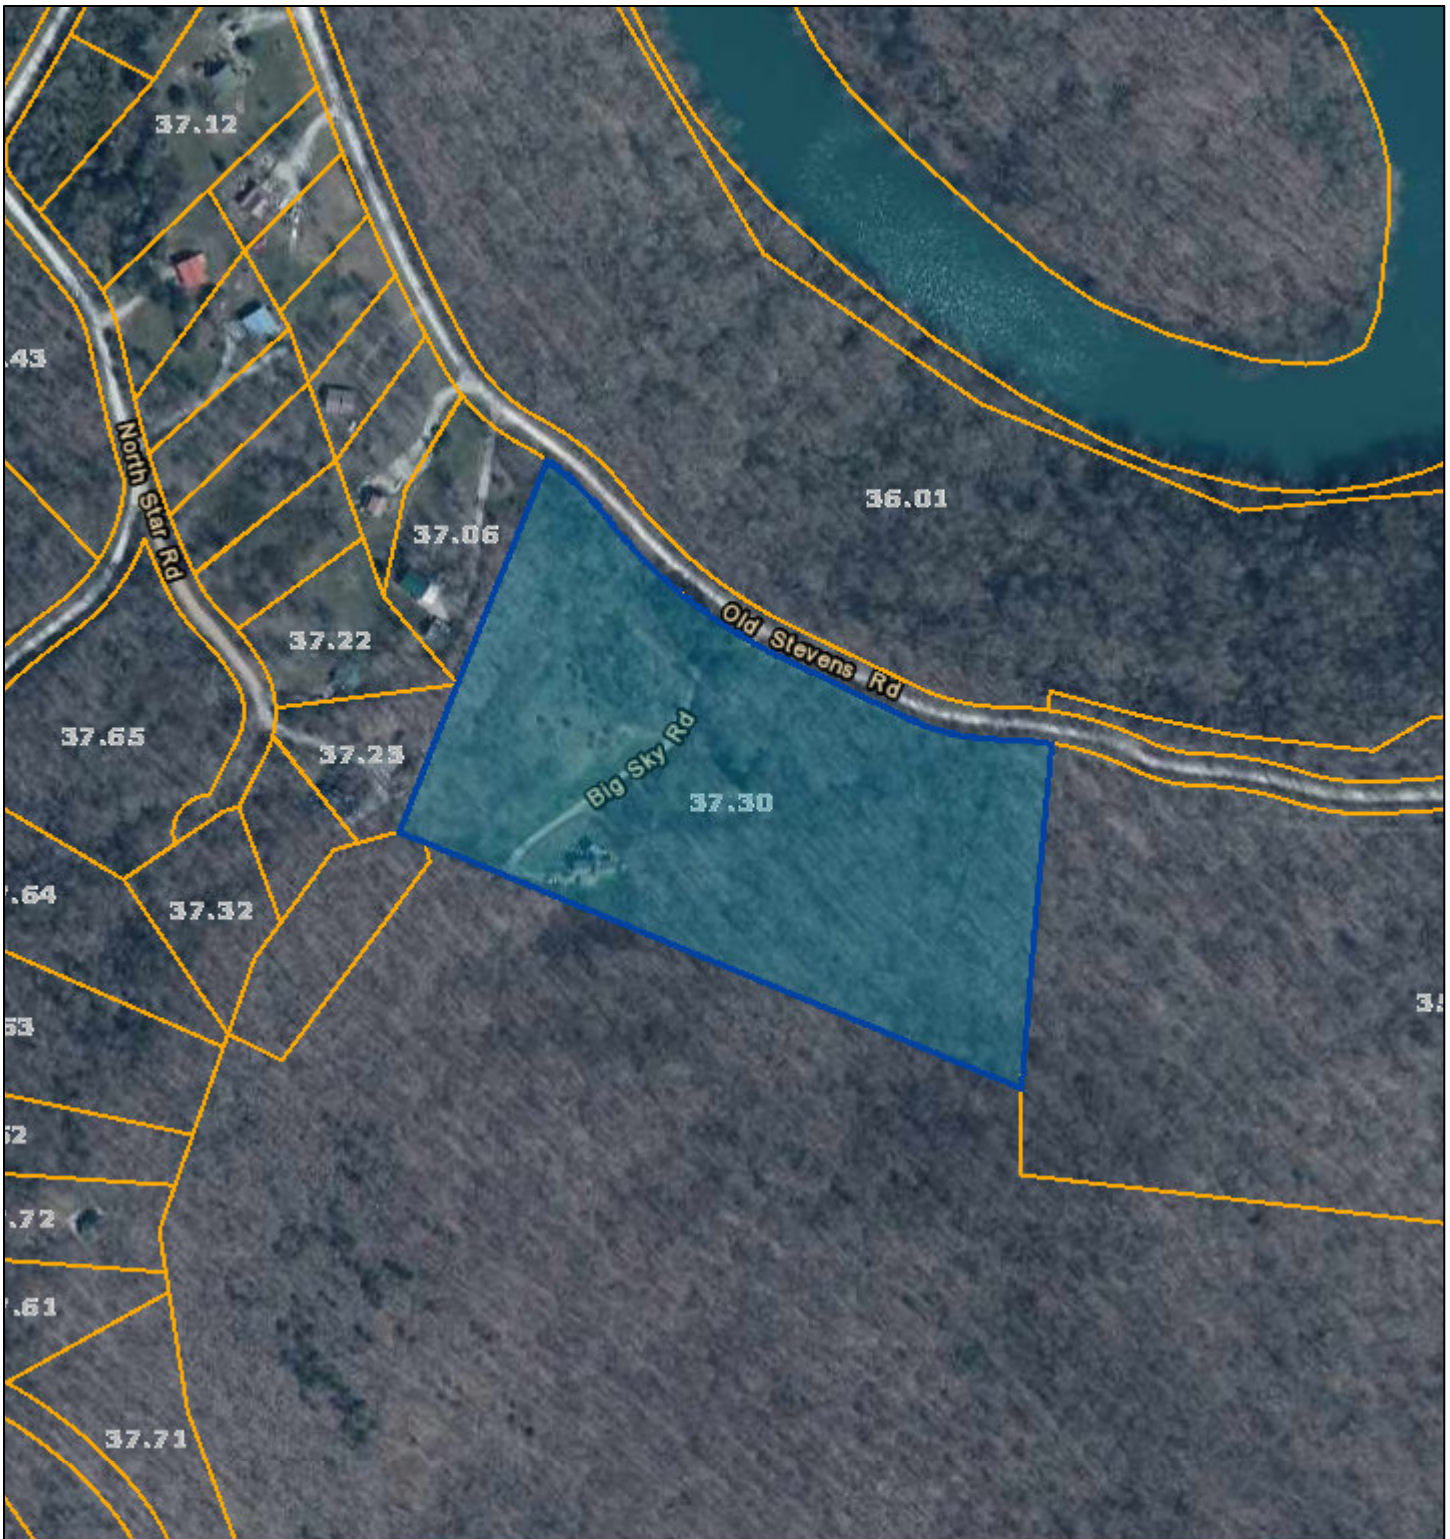

Pickett County - Parcel: 062 037.30

Date: March 21, 2022
County: Pickett
Owner: DAIUTO ROBERT
Address: BIG SKY RD 517
Parcel Number: 062 037.30
Deeded Acreage: 12.04
Calculated Acreage: 0
Date of Imagery: 2018

Esri, HERE, Garmin, (c) OpenStreetMap contributors
State of Tennessee, Comptroller of the Treasury, Department of Property
Assessment (DPA) – Geographic Services
TDOT

The property lines are compiled from information maintained by your local county Assessor's office but are not conclusive evidence of property ownership in any court of law.