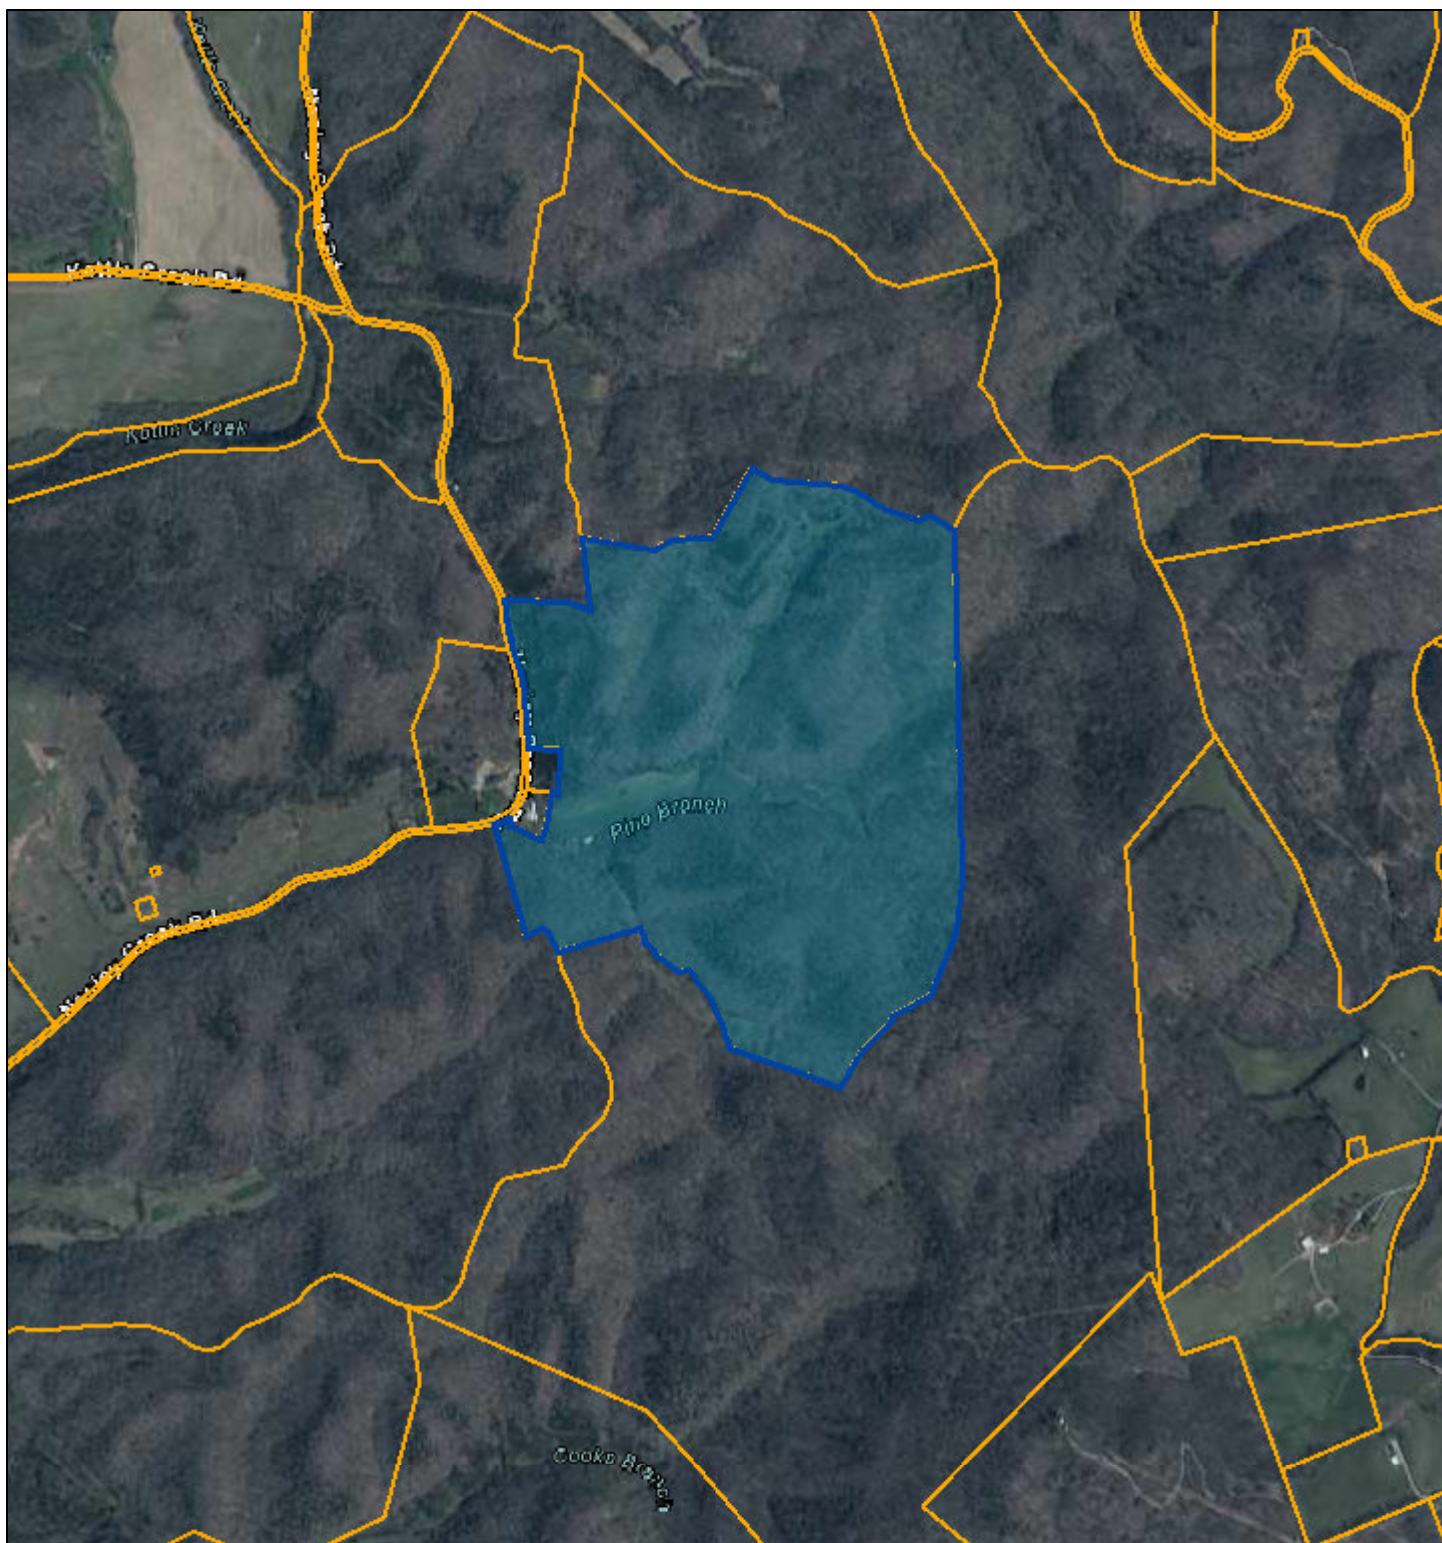

Clay County - Parcel: 018 025.00

Date: April 1, 2022
County: Clay
Owner: CZIRAKI LASZLO
Address: NEELY CREEK RD 5824
Parcel Number: 018 025.00
Deeded Acreage: 182.63
Calculated Acreage: 0
Date of Imagery: 2018

State of Tennessee, Comptroller of the Treasury, Department of Property Assessment (DPA) – Geographic Services
TDOT

The property lines are compiled from information maintained by your local county Assessor's office but are not conclusive evidence of property ownership in any court of law.