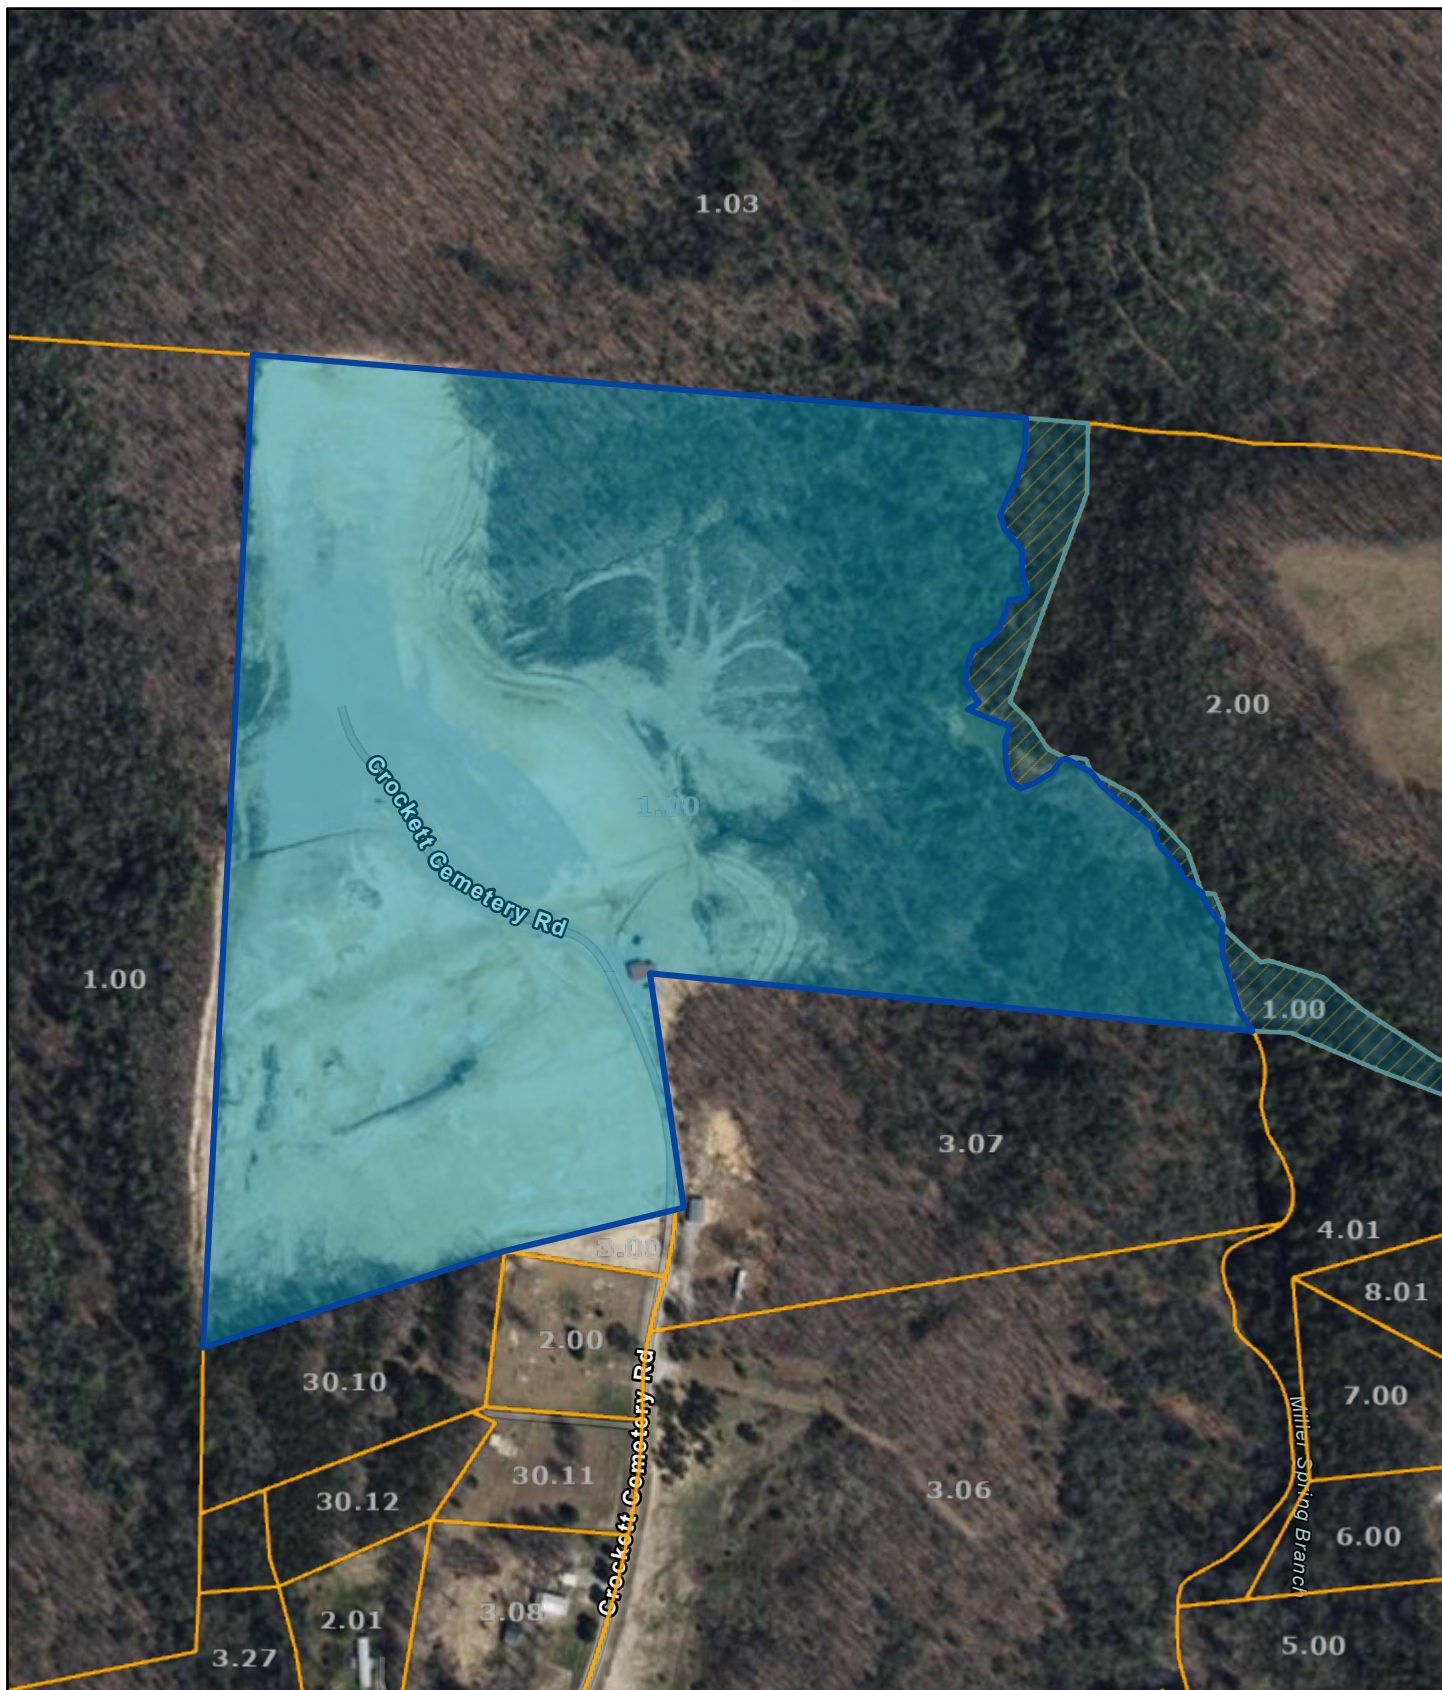

Fentress County - Parcel: 044 001.00

Date: September 27, 2024

County: Fentress
Owner: PARKER EDGAR III
Address: CROCKETT CEMETERY RD
Parcel Number: 044 001.00
Deeded Acreage: 38.65
Calculated Acreage: 0
Date of TDOT Imagery: 2022
Date of Vexcel Imagery: 2023

The property lines are compiled from information maintained by your local county Assessor's office but are not conclusive evidence of property ownership in any court of law.