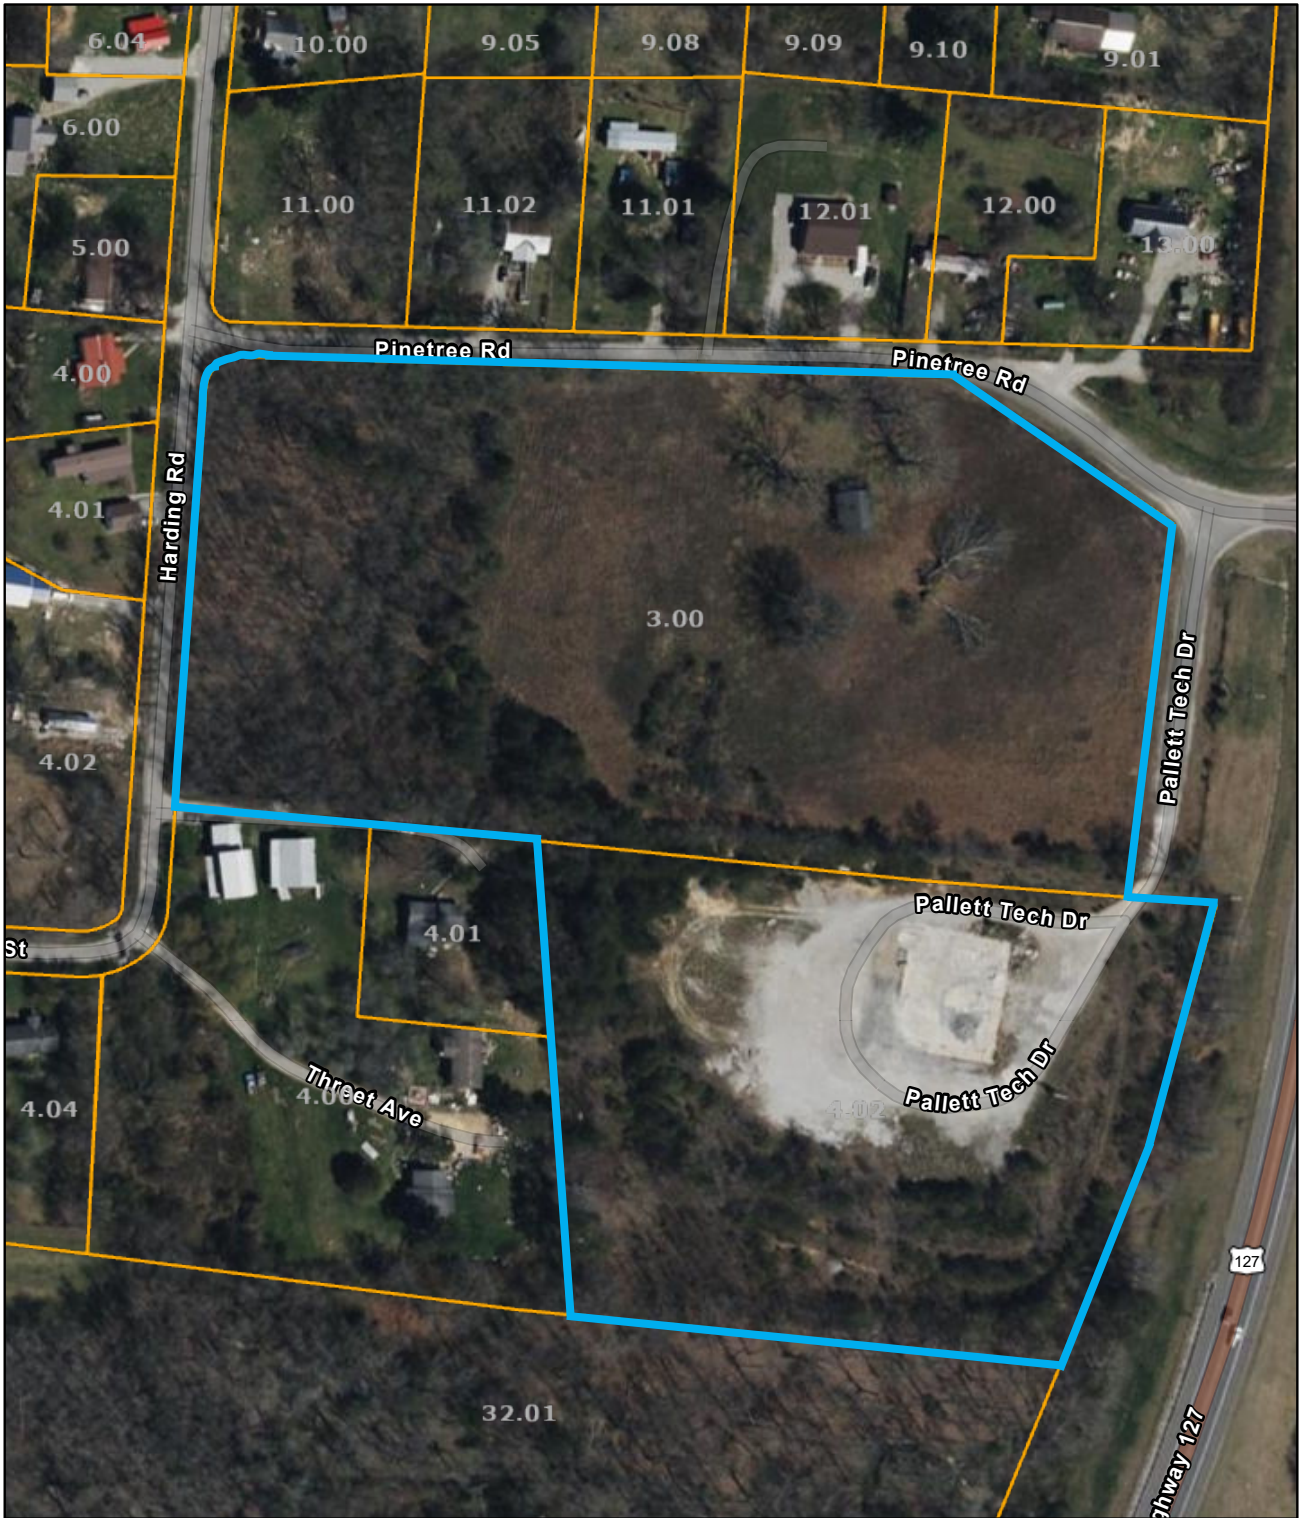

Fentress County - Parcel: 063N B 003.00

Date: November 14, 2024

County: Fentress
Owner: CAMPBELL GERTIE F &
Address: MCGHEE RD
Parcel Number: 063N B 003.00
Deeded Acreage: 0
Calculated Acreage: 7.5
Date of TDOT Imagery: 2022
Date of Vexcel Imagery: 2023

The property lines are compiled from information maintained by your local county Assessor's office but are not conclusive evidence of property ownership in any court of law.