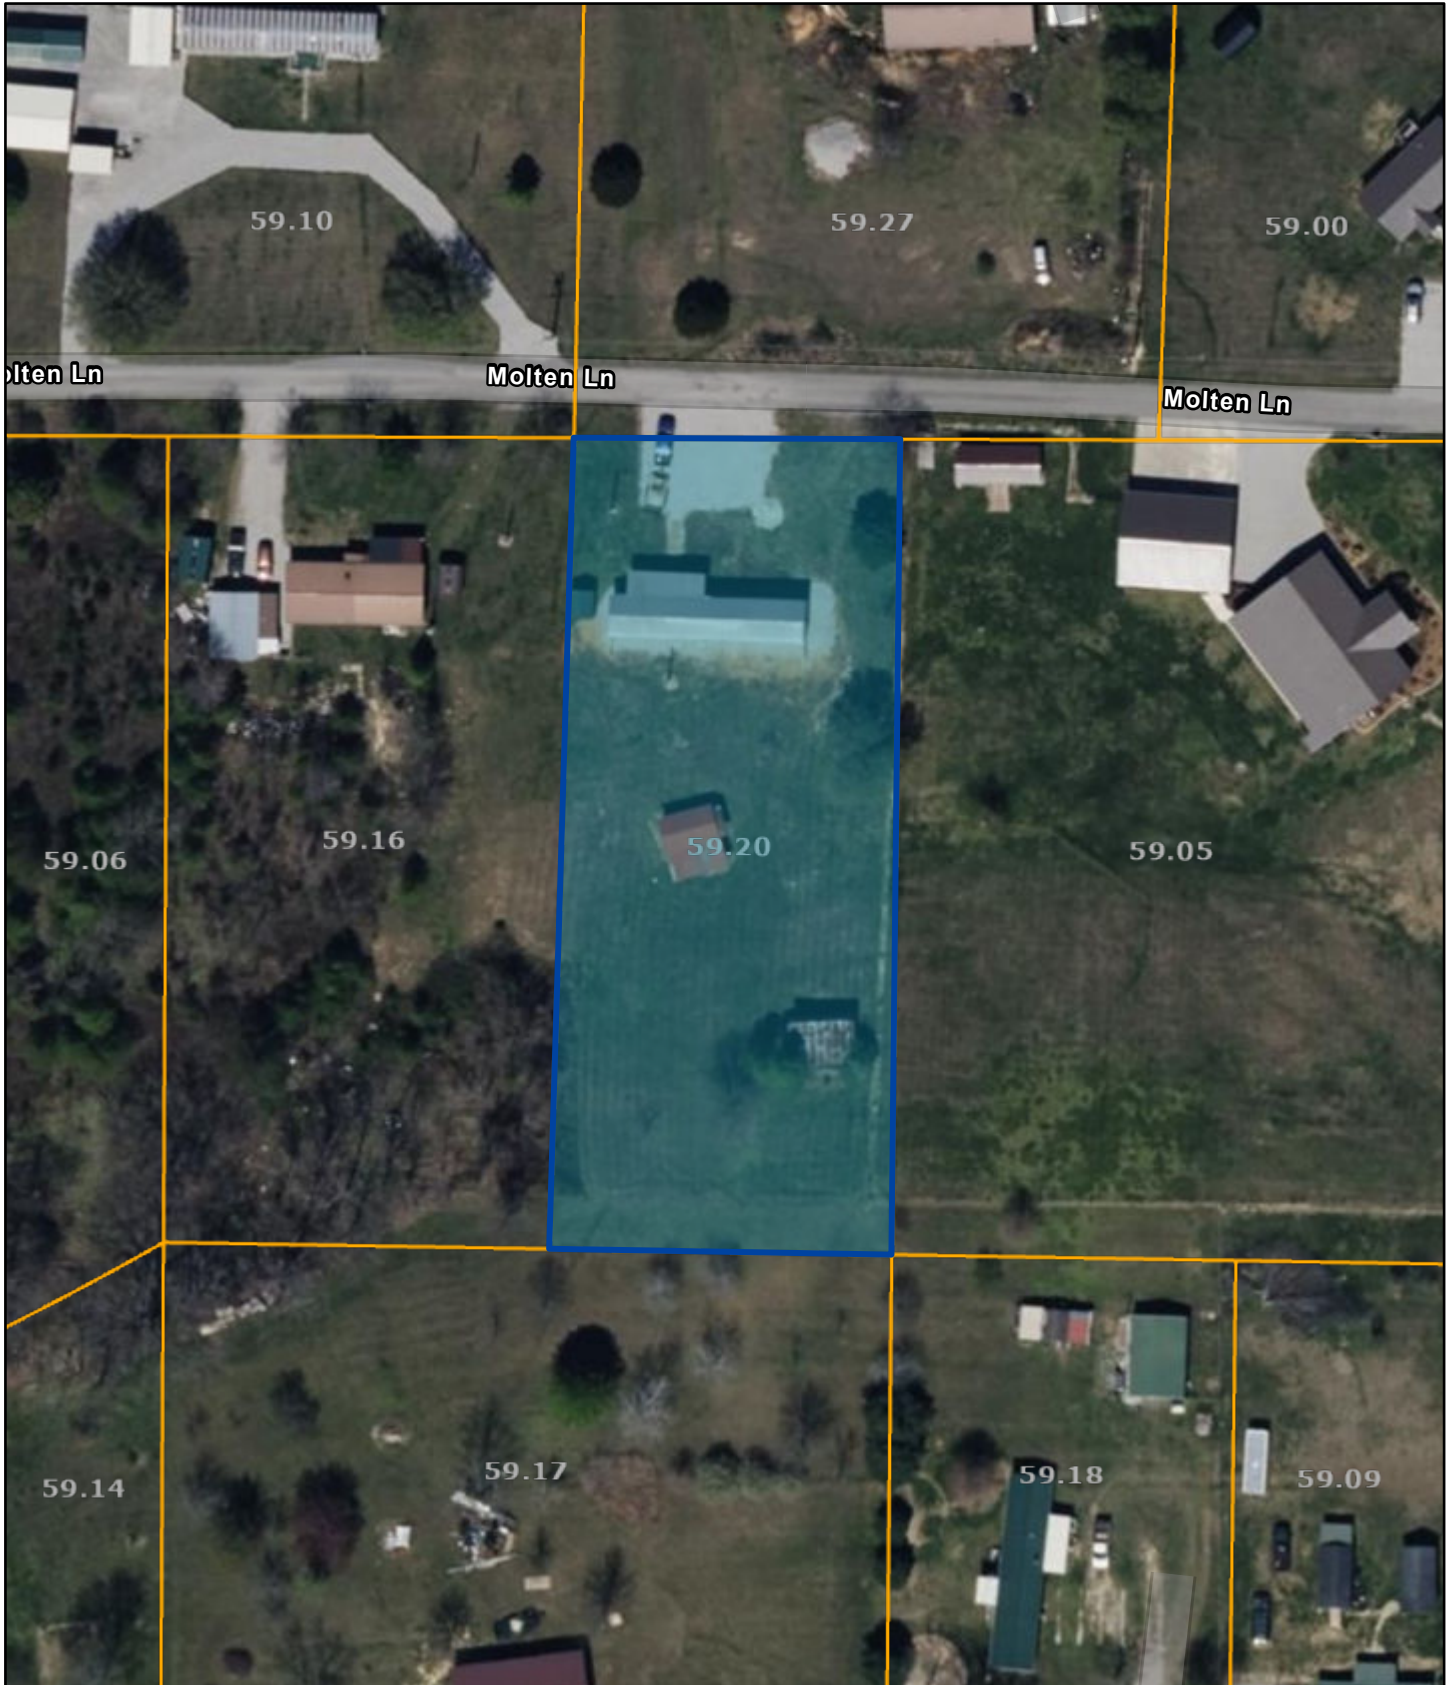

# Overton County - Parcel: 051 059.20

Date: July 22, 2024

County: Overton  
Owner: RAY DAKOTA &  
Address: MOLTON LN 111  
Parcel Number: 051 059.20  
Deeded Acreage: 1.02  
Calculated Acreage: 0  
Date of TDOT Imagery: 2022  
Date of Vexcel Imagery: 2023