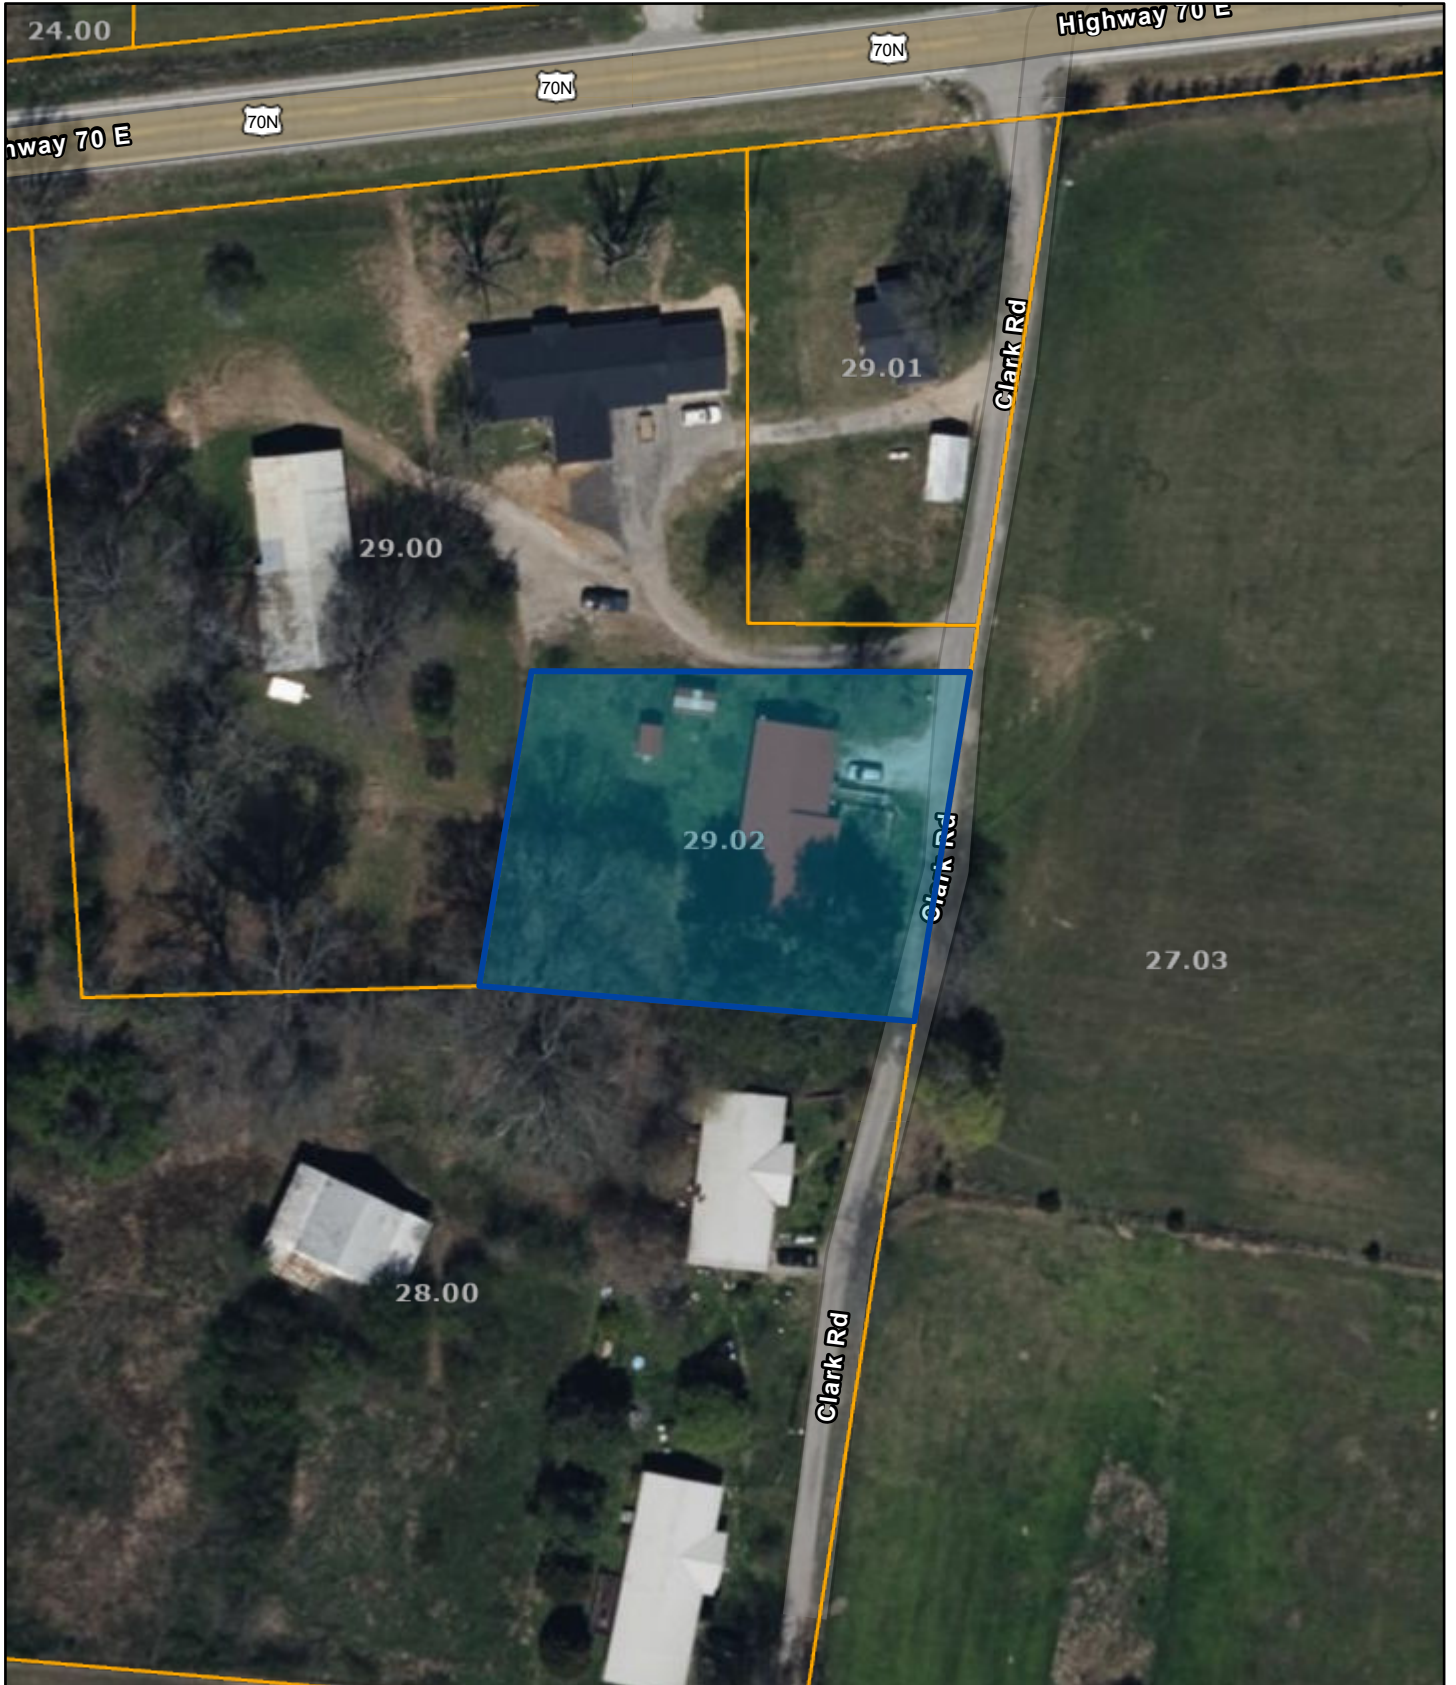

Putnam County - Parcel: 097 029.02

Date: October 18, 2023

County: Putnam
Owner: KAIL SHELBY J
Address: CLARK RD 4213
Parcel Number: 097 029.02
Deeded Acreage: 0.45
Calculated Acreage: 0
Date of TDOT Imagery: 2018
Date of Vexcel Imagery: 2021