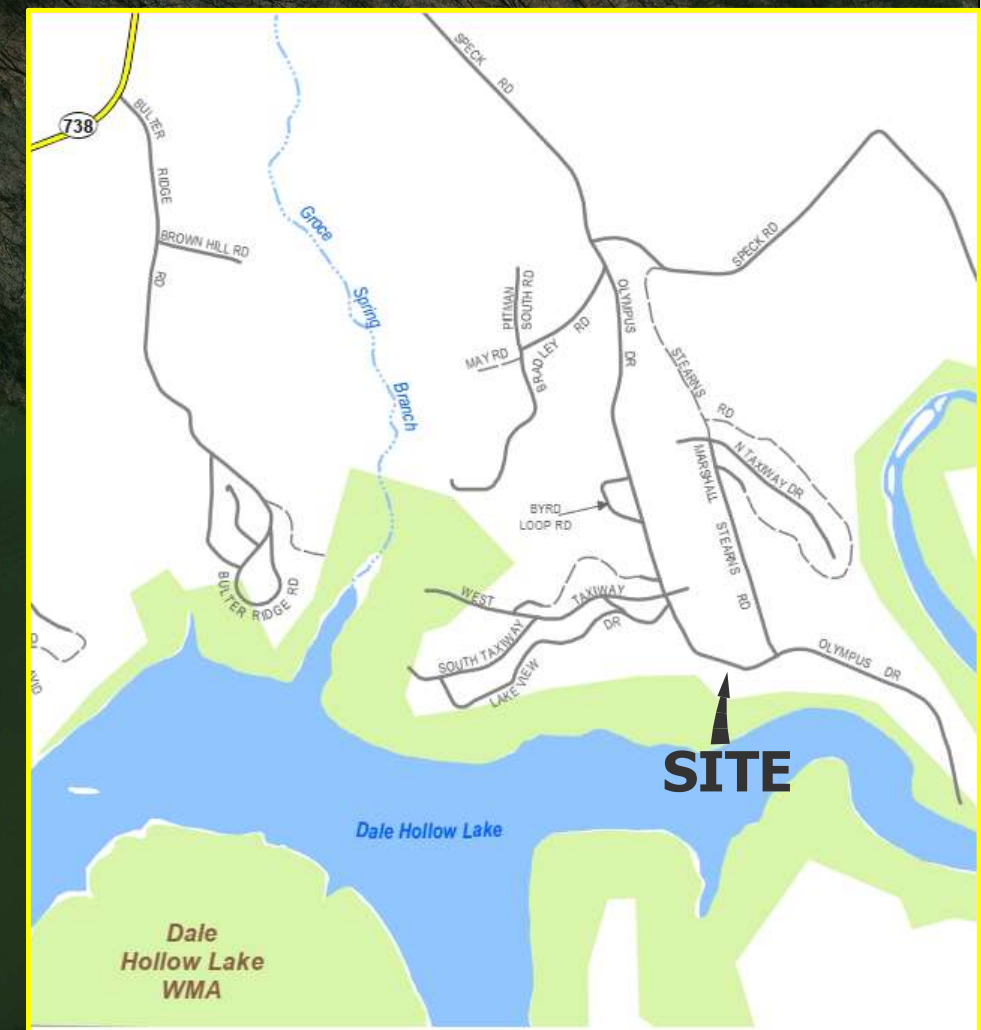

**TOTAL AREA:
1.617 ACRES**

DALE HOLLOW LAKE

SITE

Dale
Hollow Lake
WMA