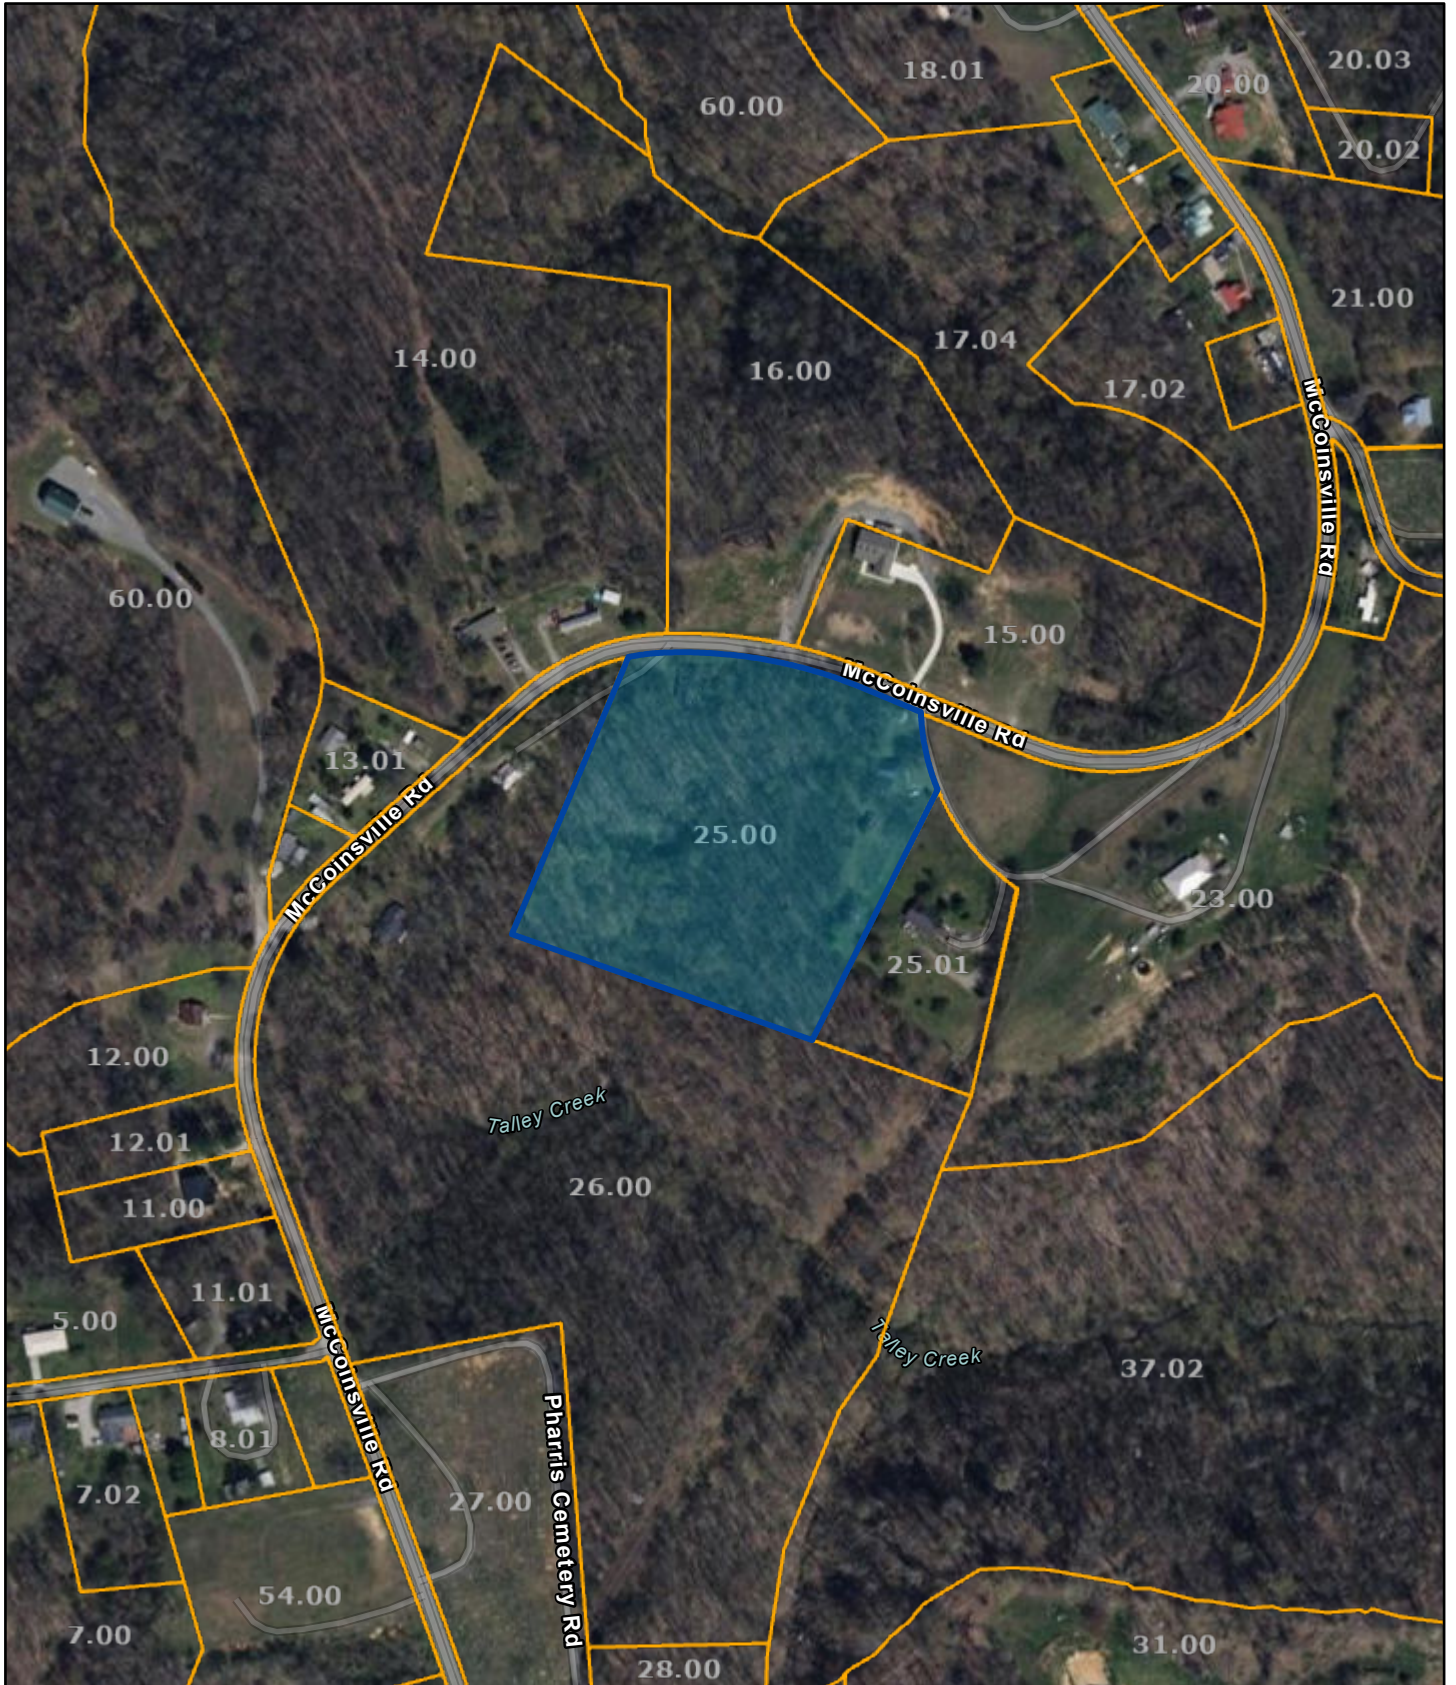

Jackson County - Parcel: 067 025.00

Date: January 30, 2024

County: Jackson
Owner: HIX DONNIE W ET AL
Address: MCCOINSVILLE RD 2237
Parcel Number: 067 025.00
Deeded Acreage: 0
Calculated Acreage: 5.5
Date of TDOT Imagery: 2022
Date of Vexcel Imagery: 2023

The property lines are compiled from information maintained by your local county Assessor's office but are not conclusive evidence of property ownership in any court of law.