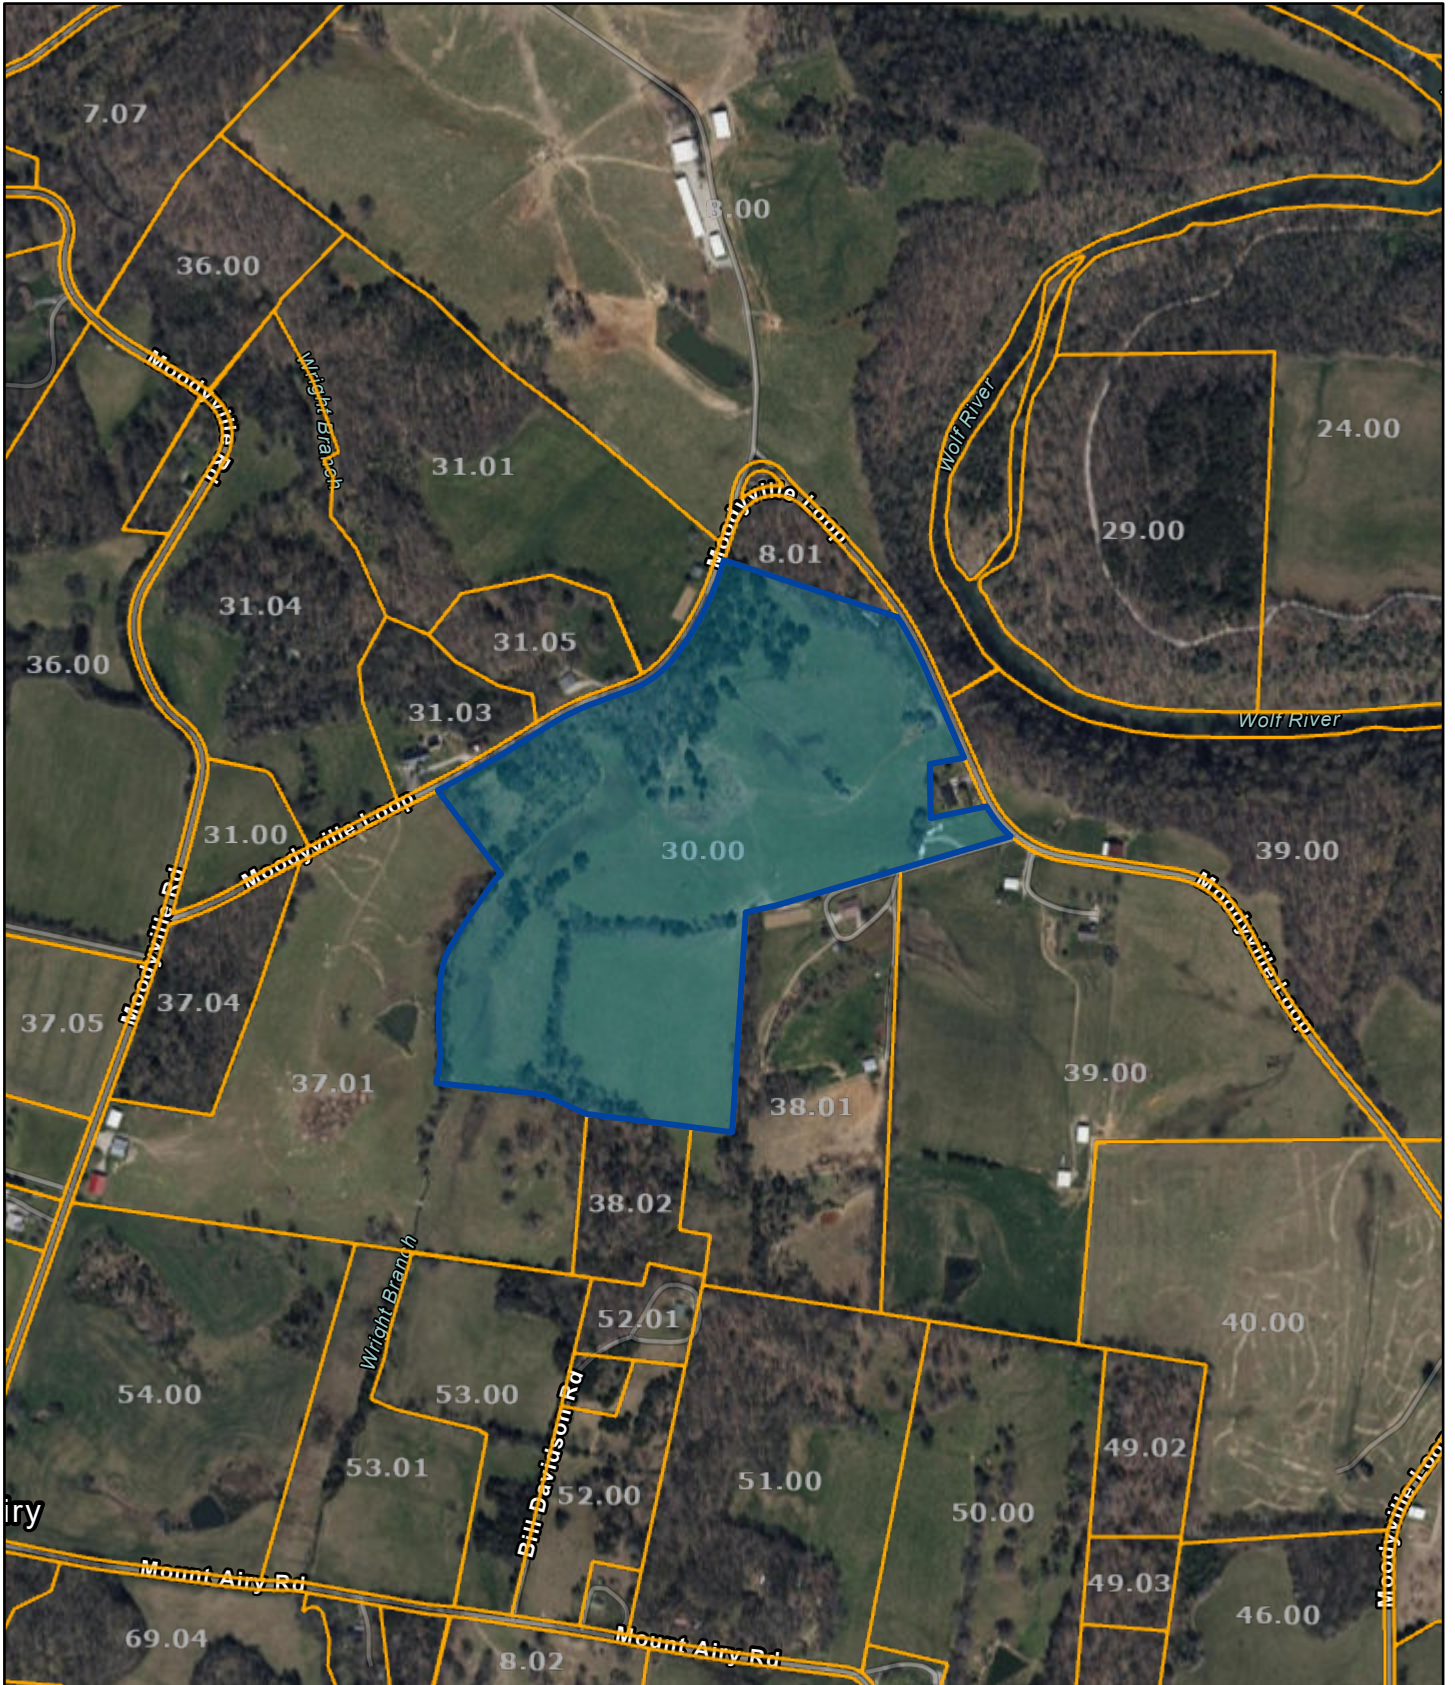

# Pickett County - Parcel: 037 030.00

Date: February 5, 2024

County: Pickett  
Owner: DOWDY DANA EDWARD  
Address: MOODYVILLE LOOP 1160  
Parcel Number: 037 030.00  
Deeded Acreage: 0  
Calculated Acreage: 39.4  
Date of TDOT Imagery: 2022  
Date of Vexcel Imagery: 2023

The property lines are compiled from information maintained by your local county Assessor's office but are not conclusive evidence of property ownership in any court of law.