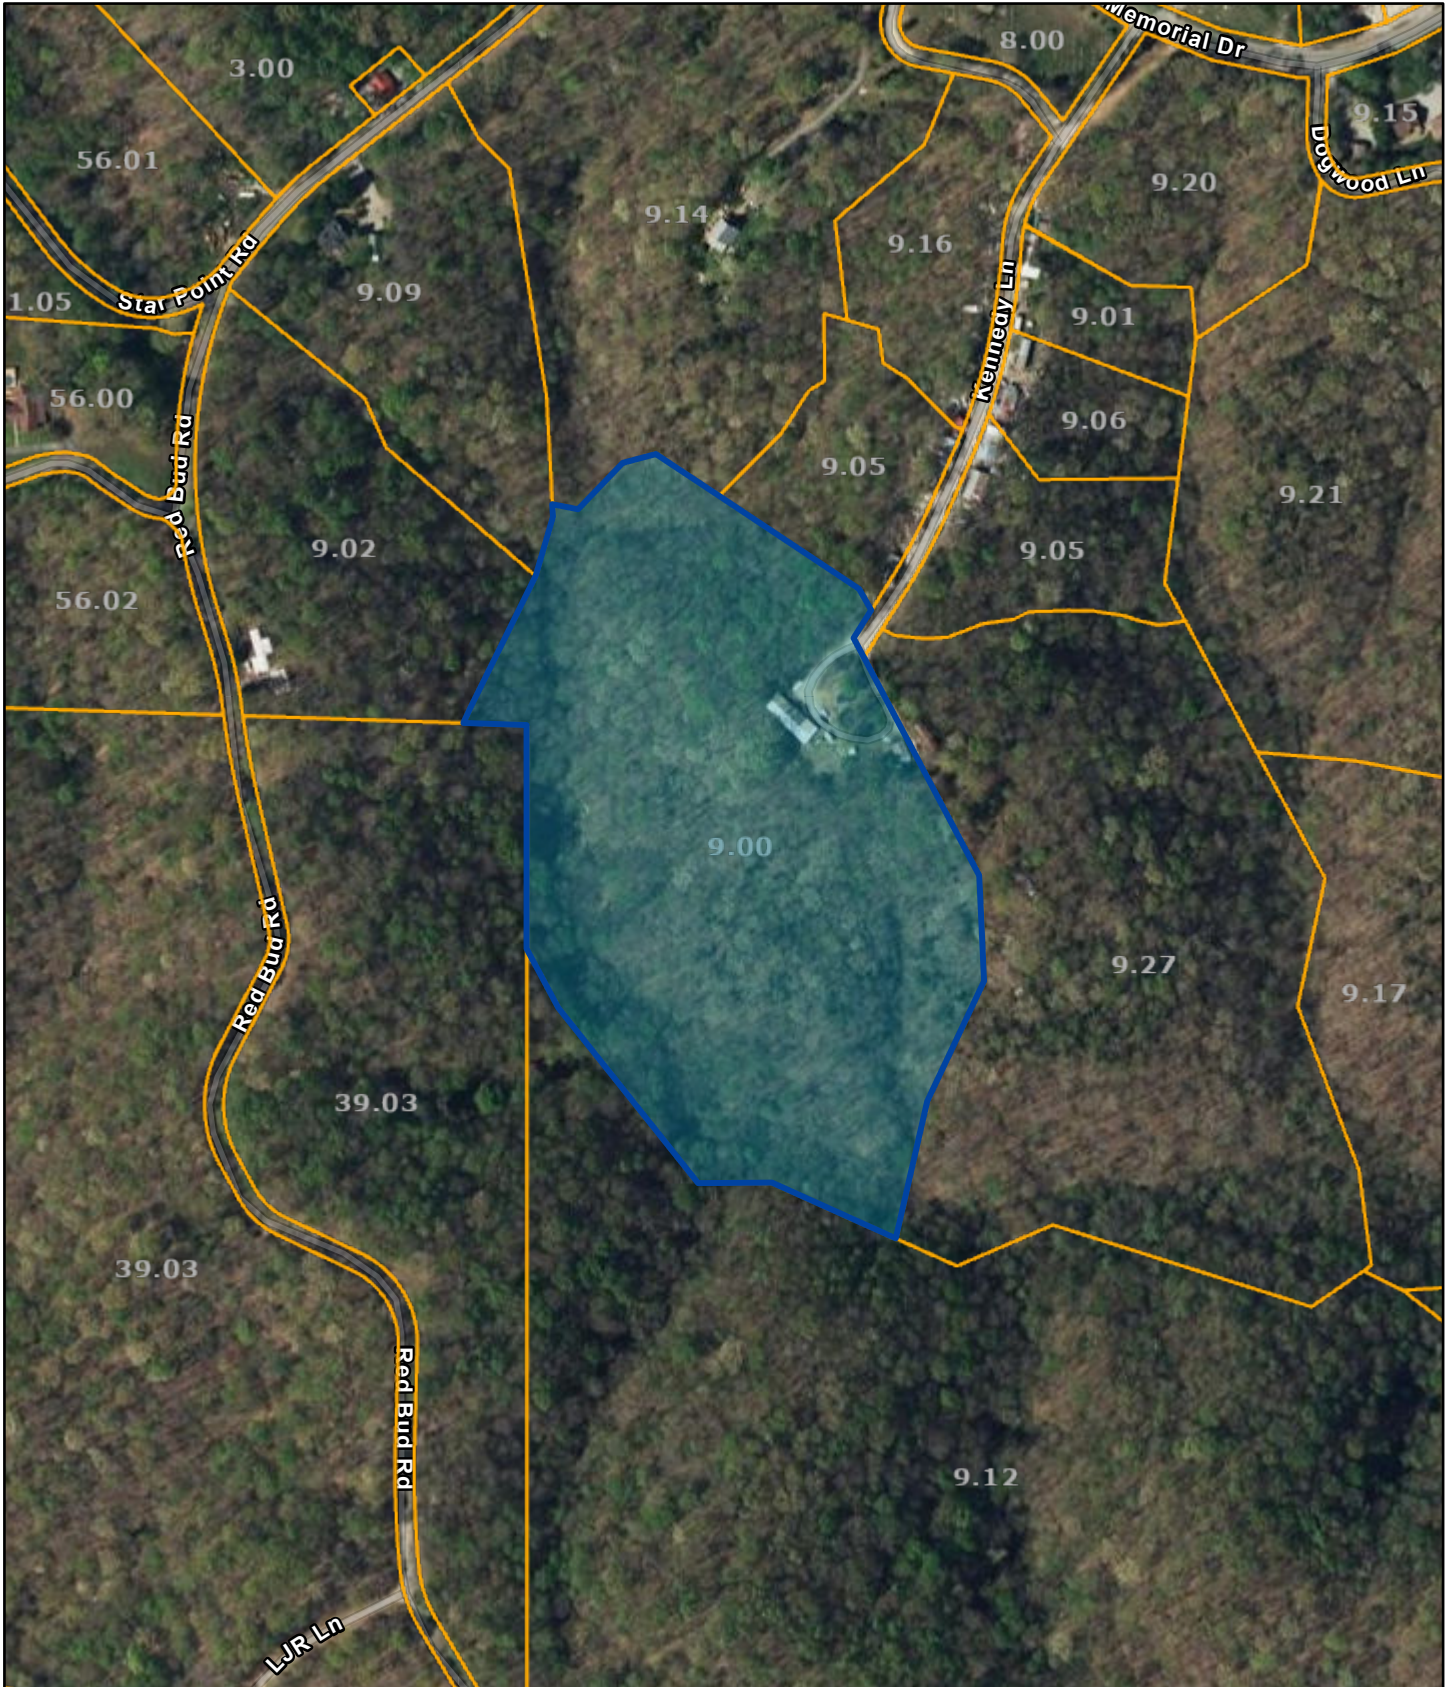

Pickett County - Parcel: 022 009.00

Date: February 2, 2023

County: Pickett
 Owner: RATLIFF JANET
 Address: KENNEDY LN 258
 Parcel Number: 022 009.00
 Deeded Acreage: 13.6
 Calculated Acreage: 0
 Date of TDOT Imagery: 2018
 Date of Vexcel Imagery: 2021

The property lines are compiled from information maintained by your local county Assessor's office but are not conclusive evidence of property ownership in any court of law.