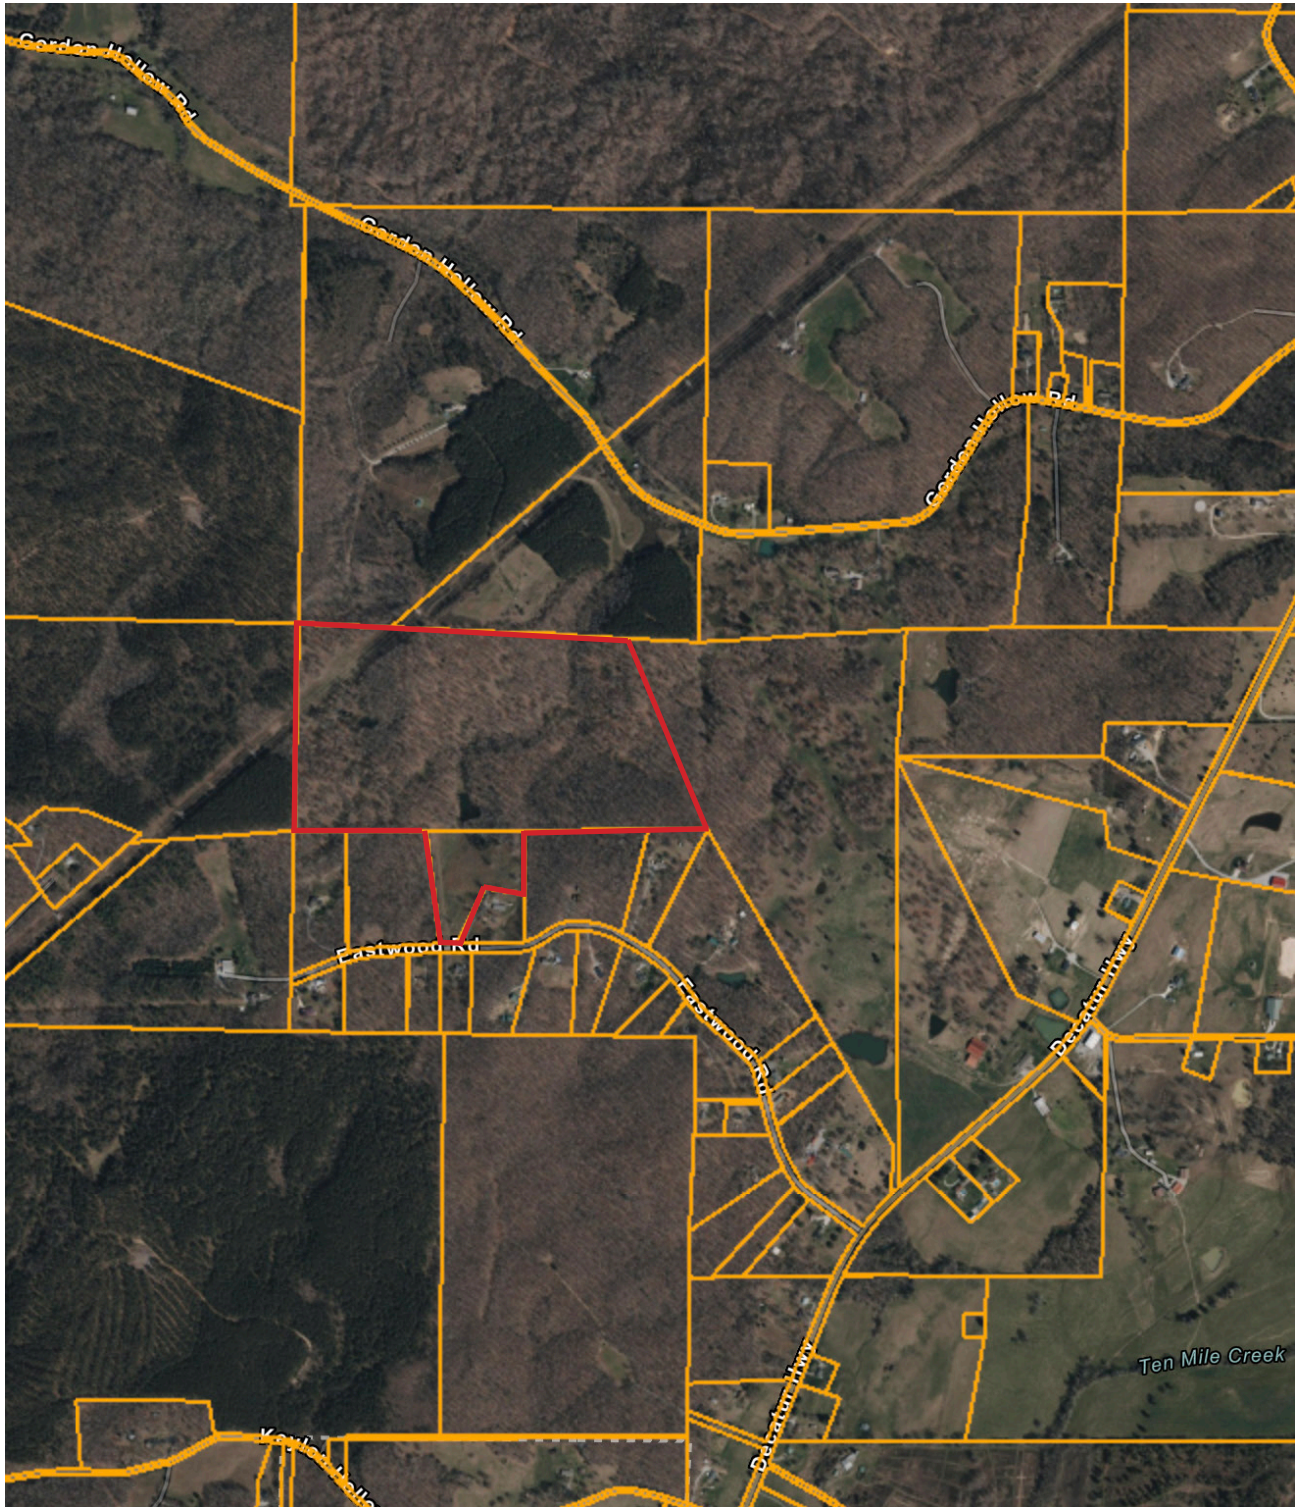

Roane County - Parcel: 111 023.30

Date: September 6, 2023

County: Roane
Owner: CREDIT SHELTER TRUST
Address: EASTWOOD RD 260
Parcel Number: 111 023.30
Deeded Acreage: 7.52
Calculated Acreage: 0
Date of TDOT Imagery: 2019
Date of Vexcel Imagery: 2021

Esri Community Maps Contributors, Esri, HERE, Garmin, SafeGraph, GeoTechnologies, Inc, METI/NASA, USGS, EPA, NPS, US Census Bureau, USDA, State of Tennessee, Comptroller of the Treasury

The property lines are compiled from information maintained by your local county Assessor's office but are not conclusive evidence of property ownership in any court of law.