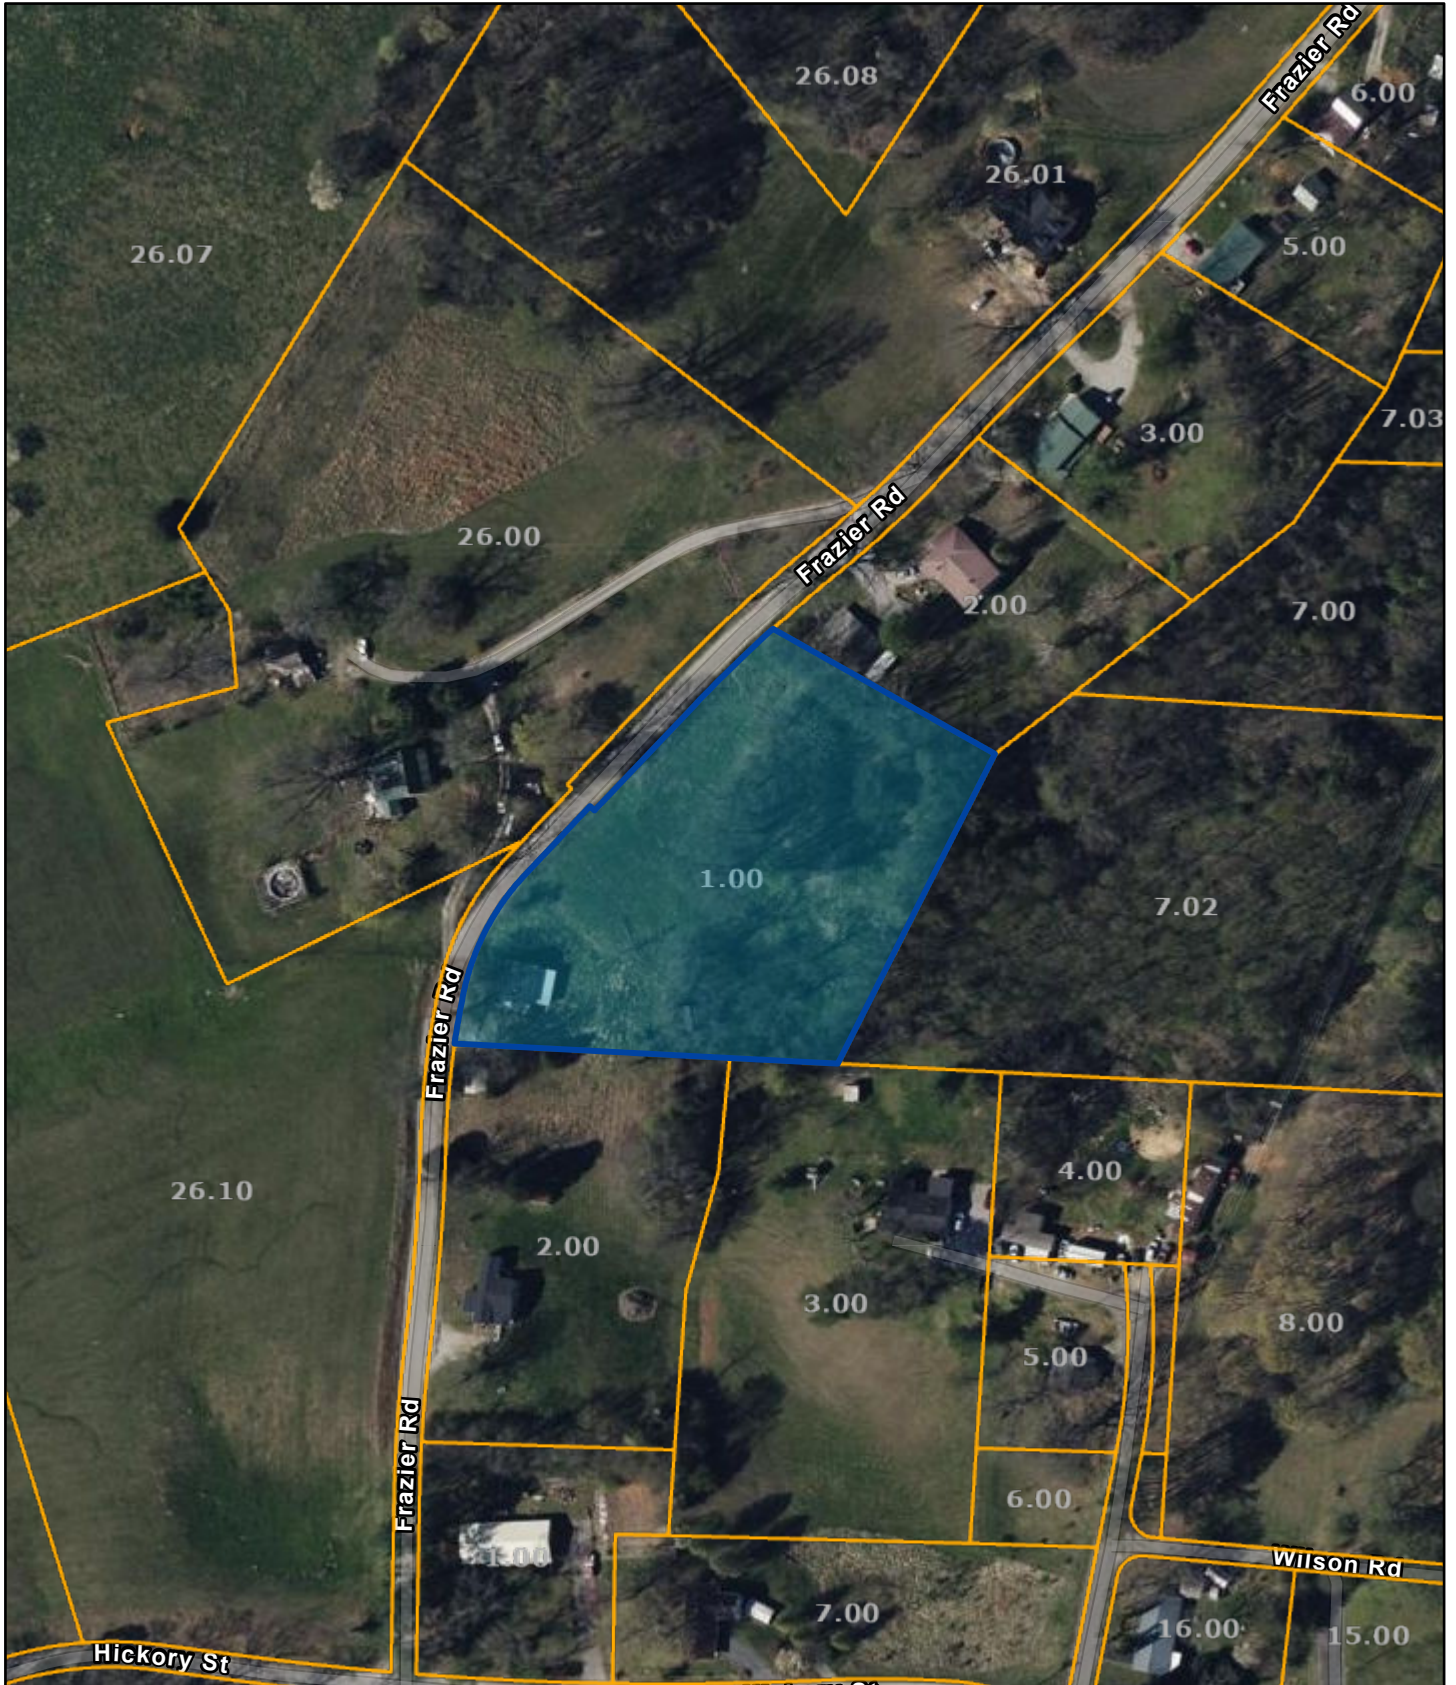

Overton County - Parcel: 053D B 001.00

Date: March 12, 2024

County: Overton
Owner: STOVER JOHNNY MICHAEL -LE
Address: FRAZIER RD 124
Parcel Number: 053D B 001.00
Deeded Acreage: 0
Calculated Acreage: 2.7
Date of TDOT Imagery: 2022
Date of Vexcel Imagery: 2023

The property lines are compiled from information maintained by your local county Assessor's office but are not conclusive evidence of property ownership in any court of law.