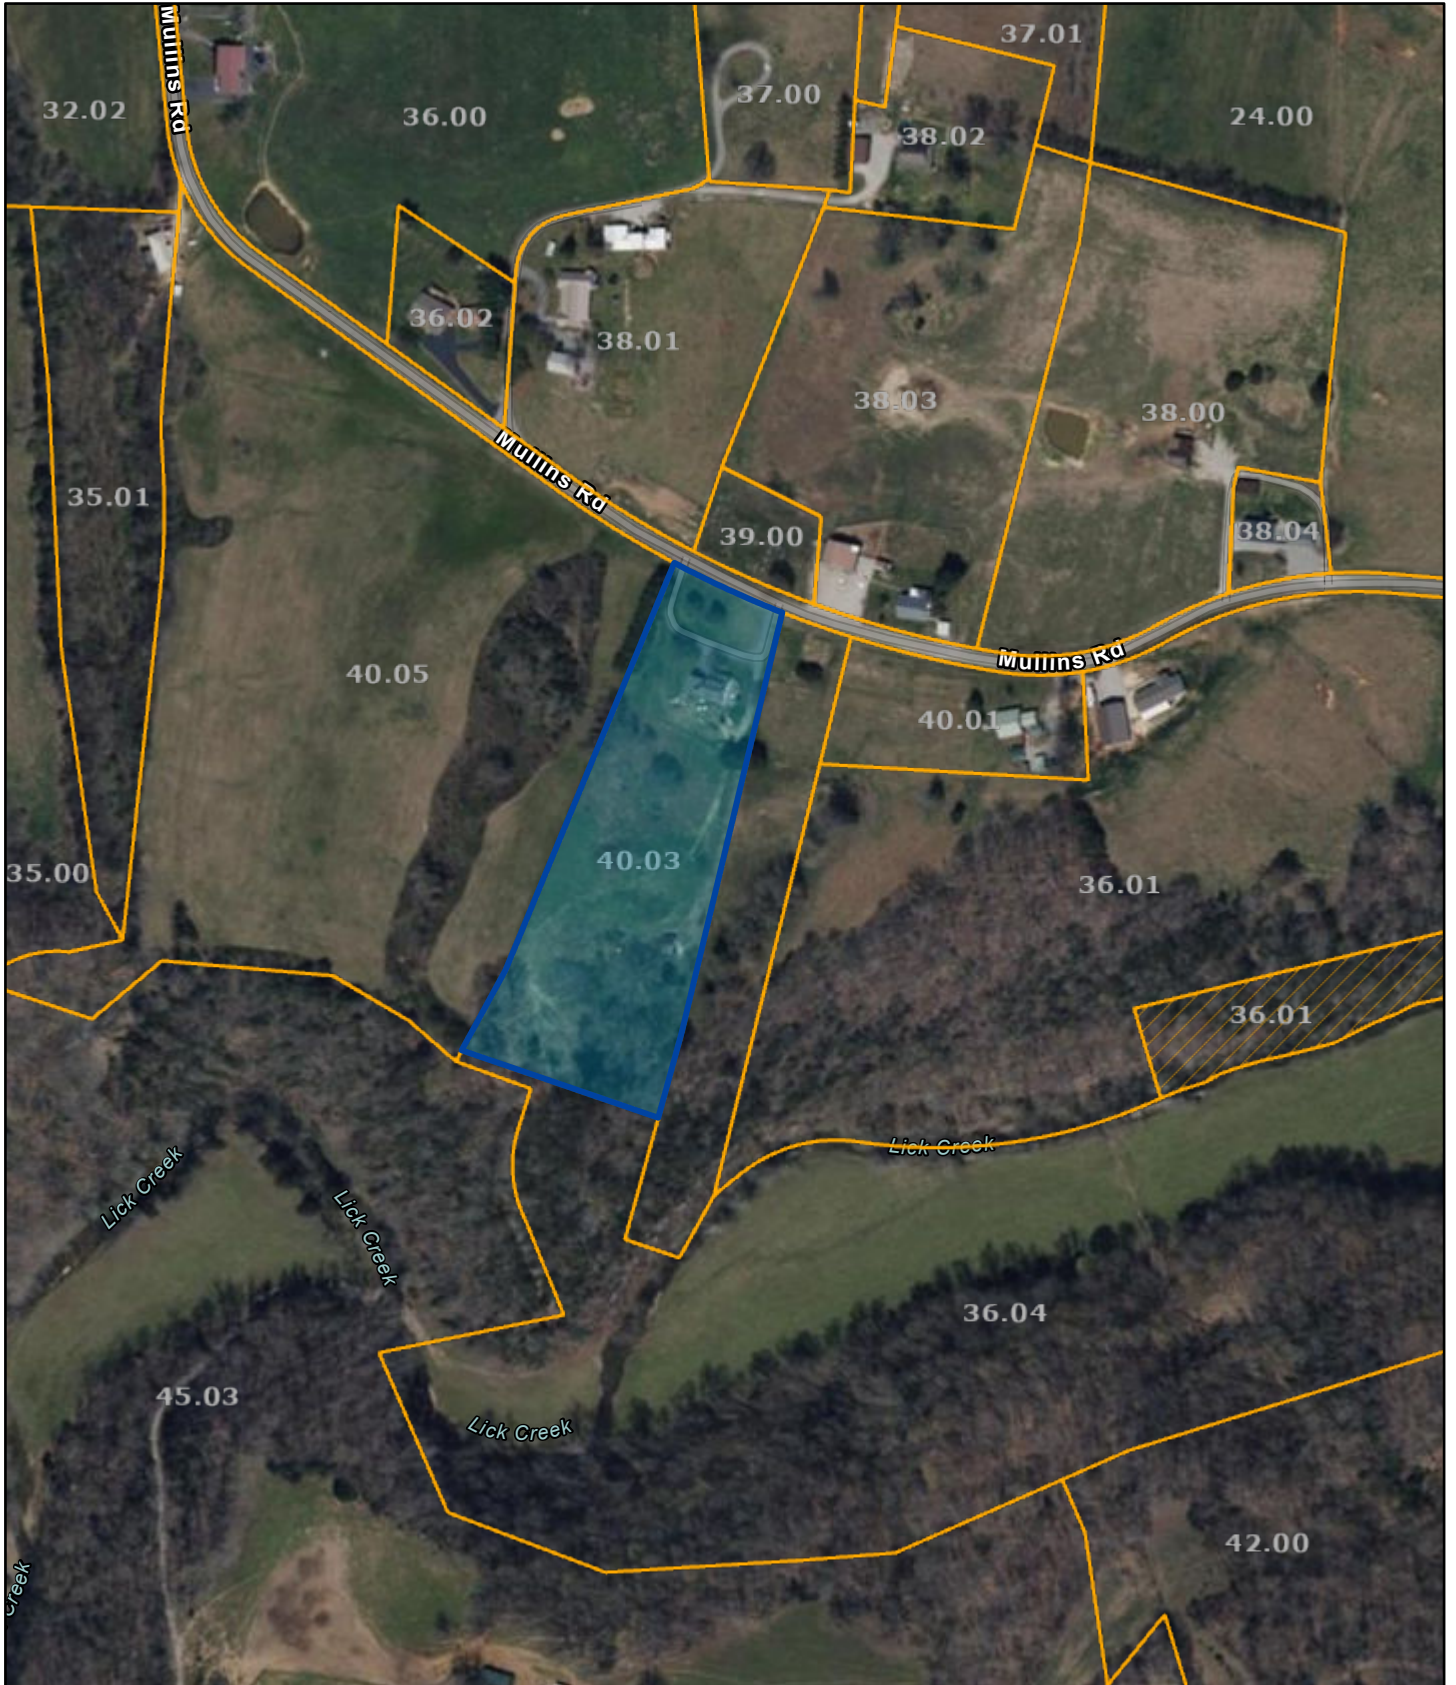

Pickett County - Parcel: 013 040.03

Date: January 3, 2025

County: PICKETT
Owner: HUDDLESTON CARA & DUSTY GLIDEWELL
Address: MULLINS RD 3222
Parcel ID: 013 040.03
Deeded Acreage: 5
Calculated Acreage: 0
Vexcel Imagery Date: 2023

The property lines are compiled from information maintained by your local county Assessor's office but are not conclusive evidence of property ownership in any court of law.