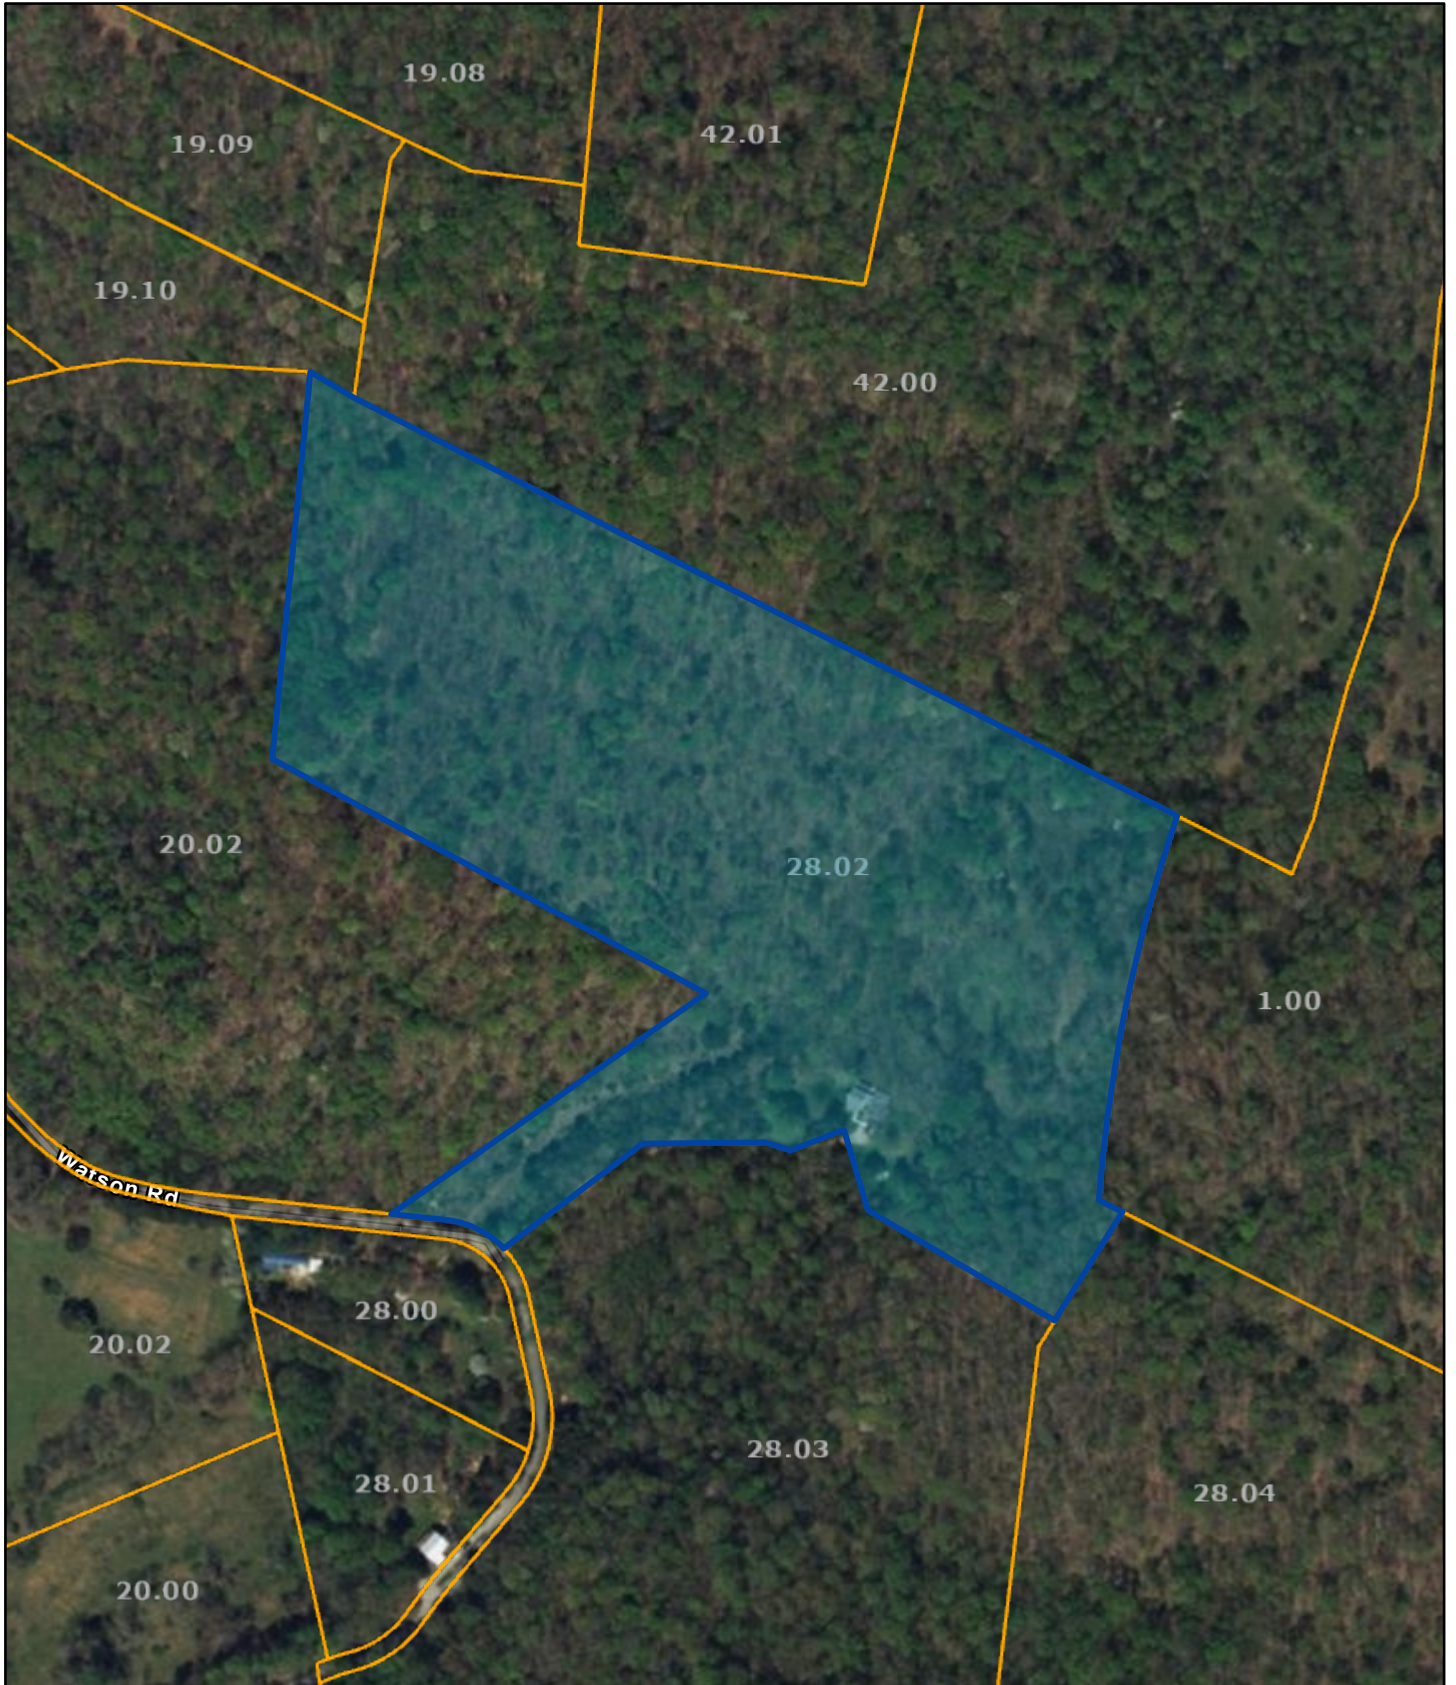

# Putnam County - Parcel: 081 028.02

Date: December 6, 2022

County: Putnam  
Owner: NIEMANN GERALD G  
Address: WATSON RD 5030  
Parcel Number: 081 028.02  
Deeded Acreage: 25  
Calculated Acreage: 0  
Date of TDOT Imagery: 2018  
Date of Vexcel Imagery: 2021

The property lines are compiled from information maintained by your local county Assessor's office but are not conclusive evidence of property ownership in any court of law.