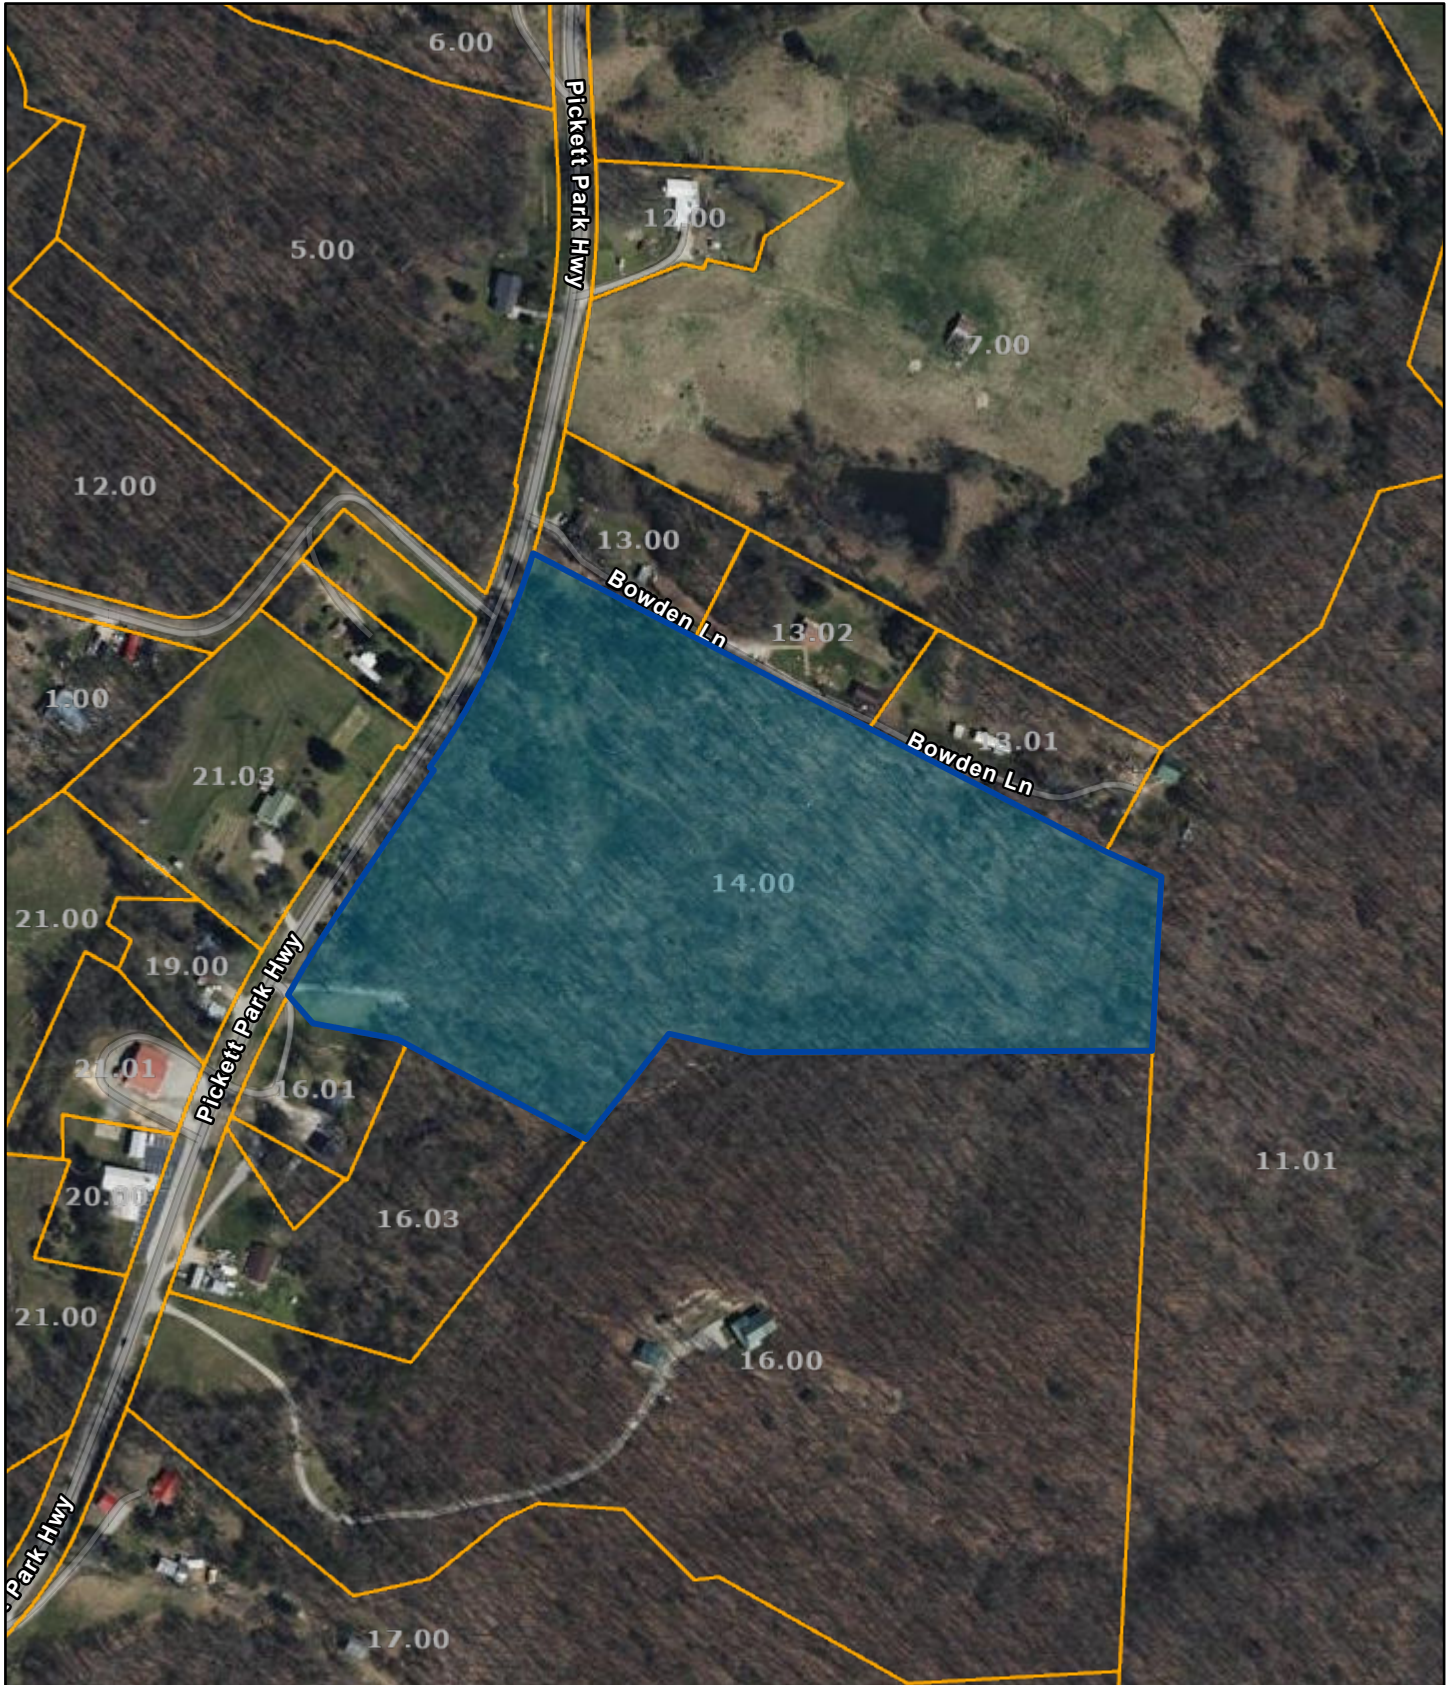

Fentress County - Parcel: 044 014.00

Date: April 9, 2024

County: Fentress
Owner: HICKS ROBERT
Address: PICKETT PARK HWY
Parcel Number: 044 014.00
Deeded Acreage: 0
Calculated Acreage: 17
Date of TDOT Imagery: 2022
Date of Vexcel Imagery: 2023

The property lines are compiled from information maintained by your local county Assessor's office but are not conclusive evidence of property ownership in any court of law.