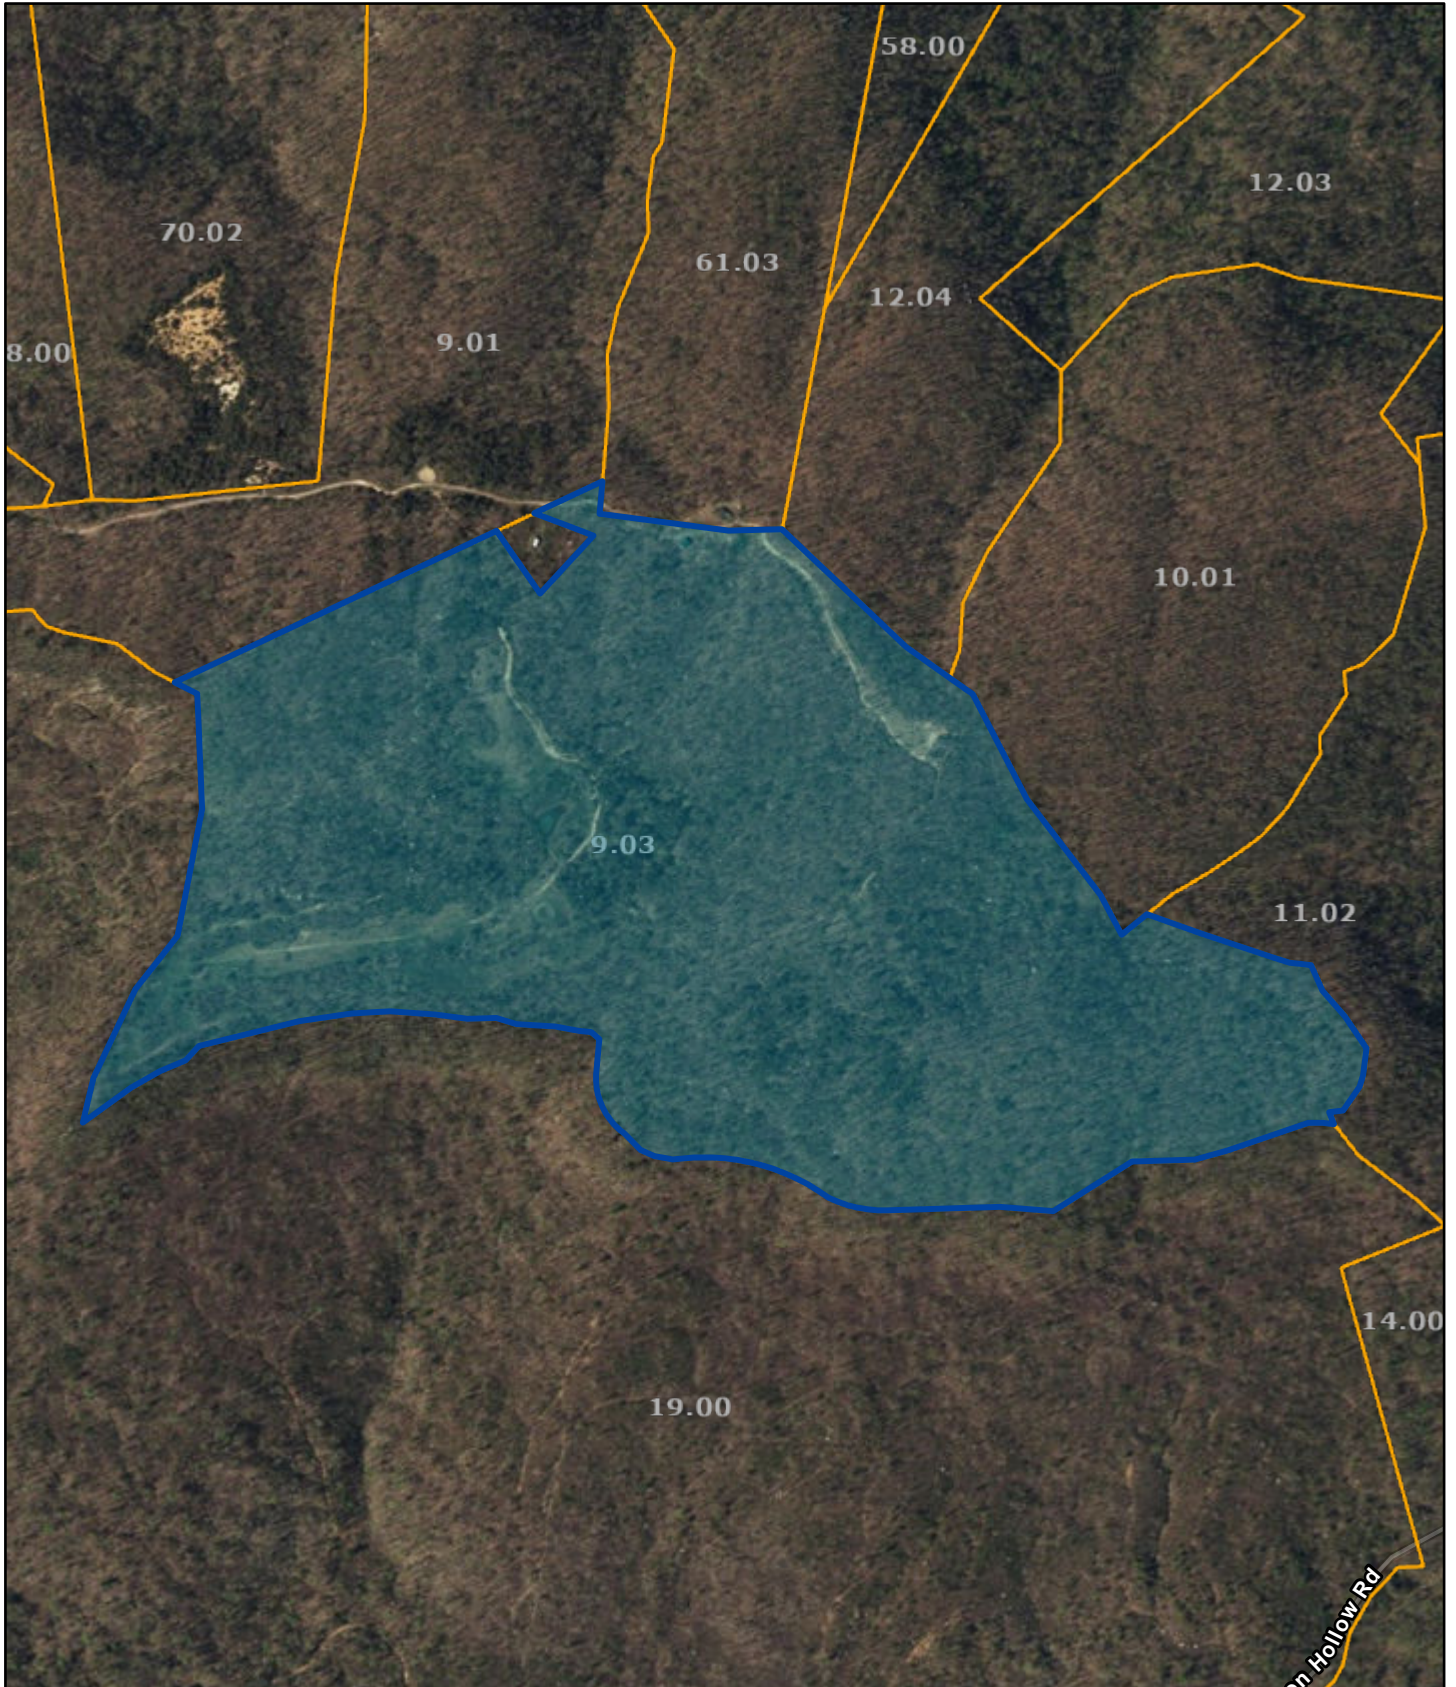

Overton County - Parcel: 064 009.03

Date: October 17, 2022

County: Overton
Owner: ALMONRODE DEBORAH G
Address: WHETSTONE BRANCH
Parcel Number: 064 009.03
Deeded Acreage: 0
Calculated Acreage: 114.5
Date of TDOT Imagery: 2018
Date of Vexcel Imagery: 2021

The property lines are compiled from information maintained by your local county Assessor's office but are not conclusive evidence of property ownership in any court of law.