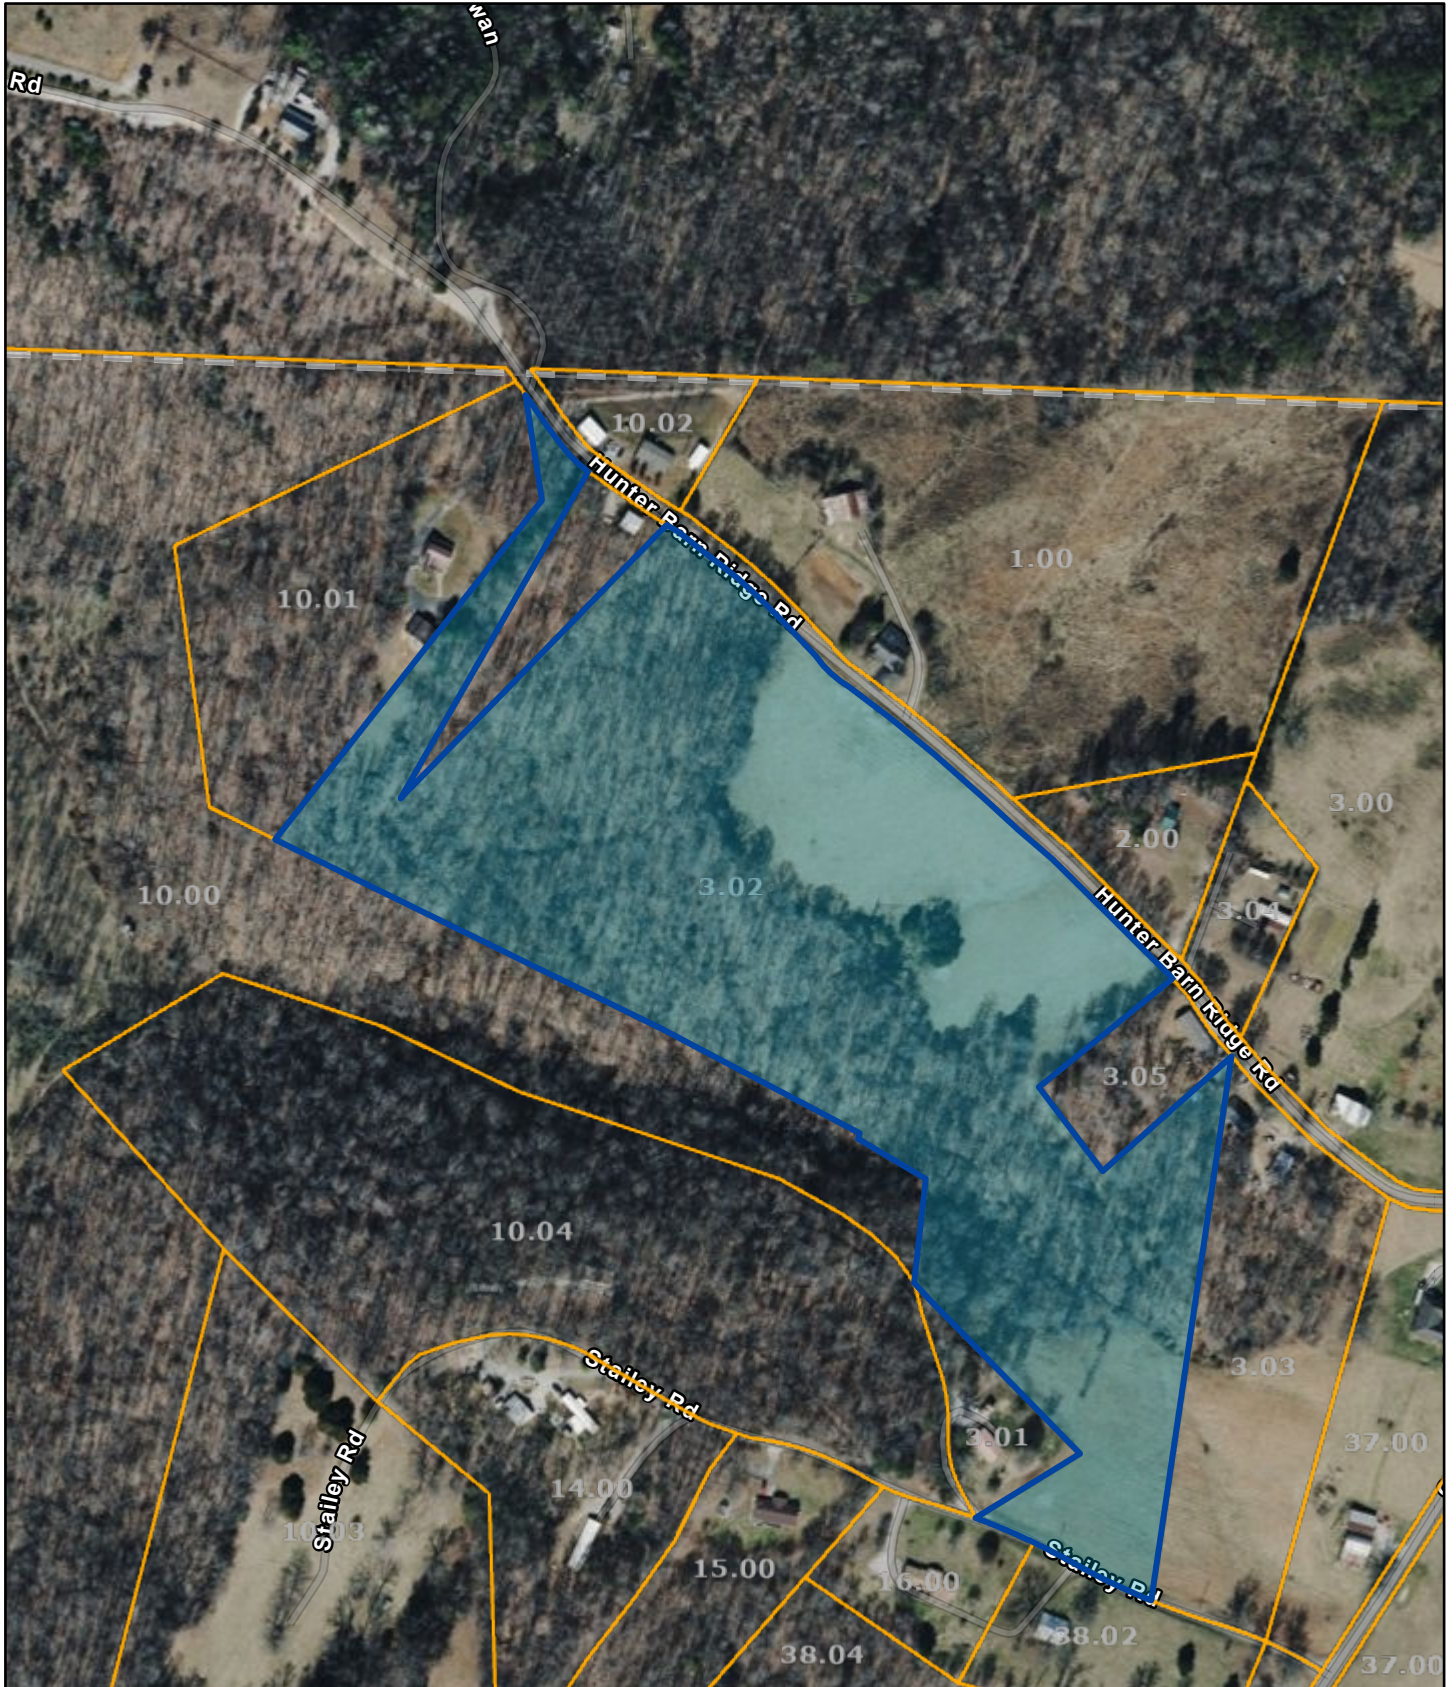

# Pickett County - Parcel: 004 003.02

Date: December 15, 2025

County: PICKETT  
Owner: CLABORN MERL  
Address: HUNTER BARN RIDGE RD  
Parcel ID: 004 003.02  
Deeded Acreage: 0  
Calculated Acreage: 20  
Vexcel Imagery Date: 2023

The property lines are compiled from information maintained by your local county Assessor's office but are not conclusive evidence of property ownership in any court of law.