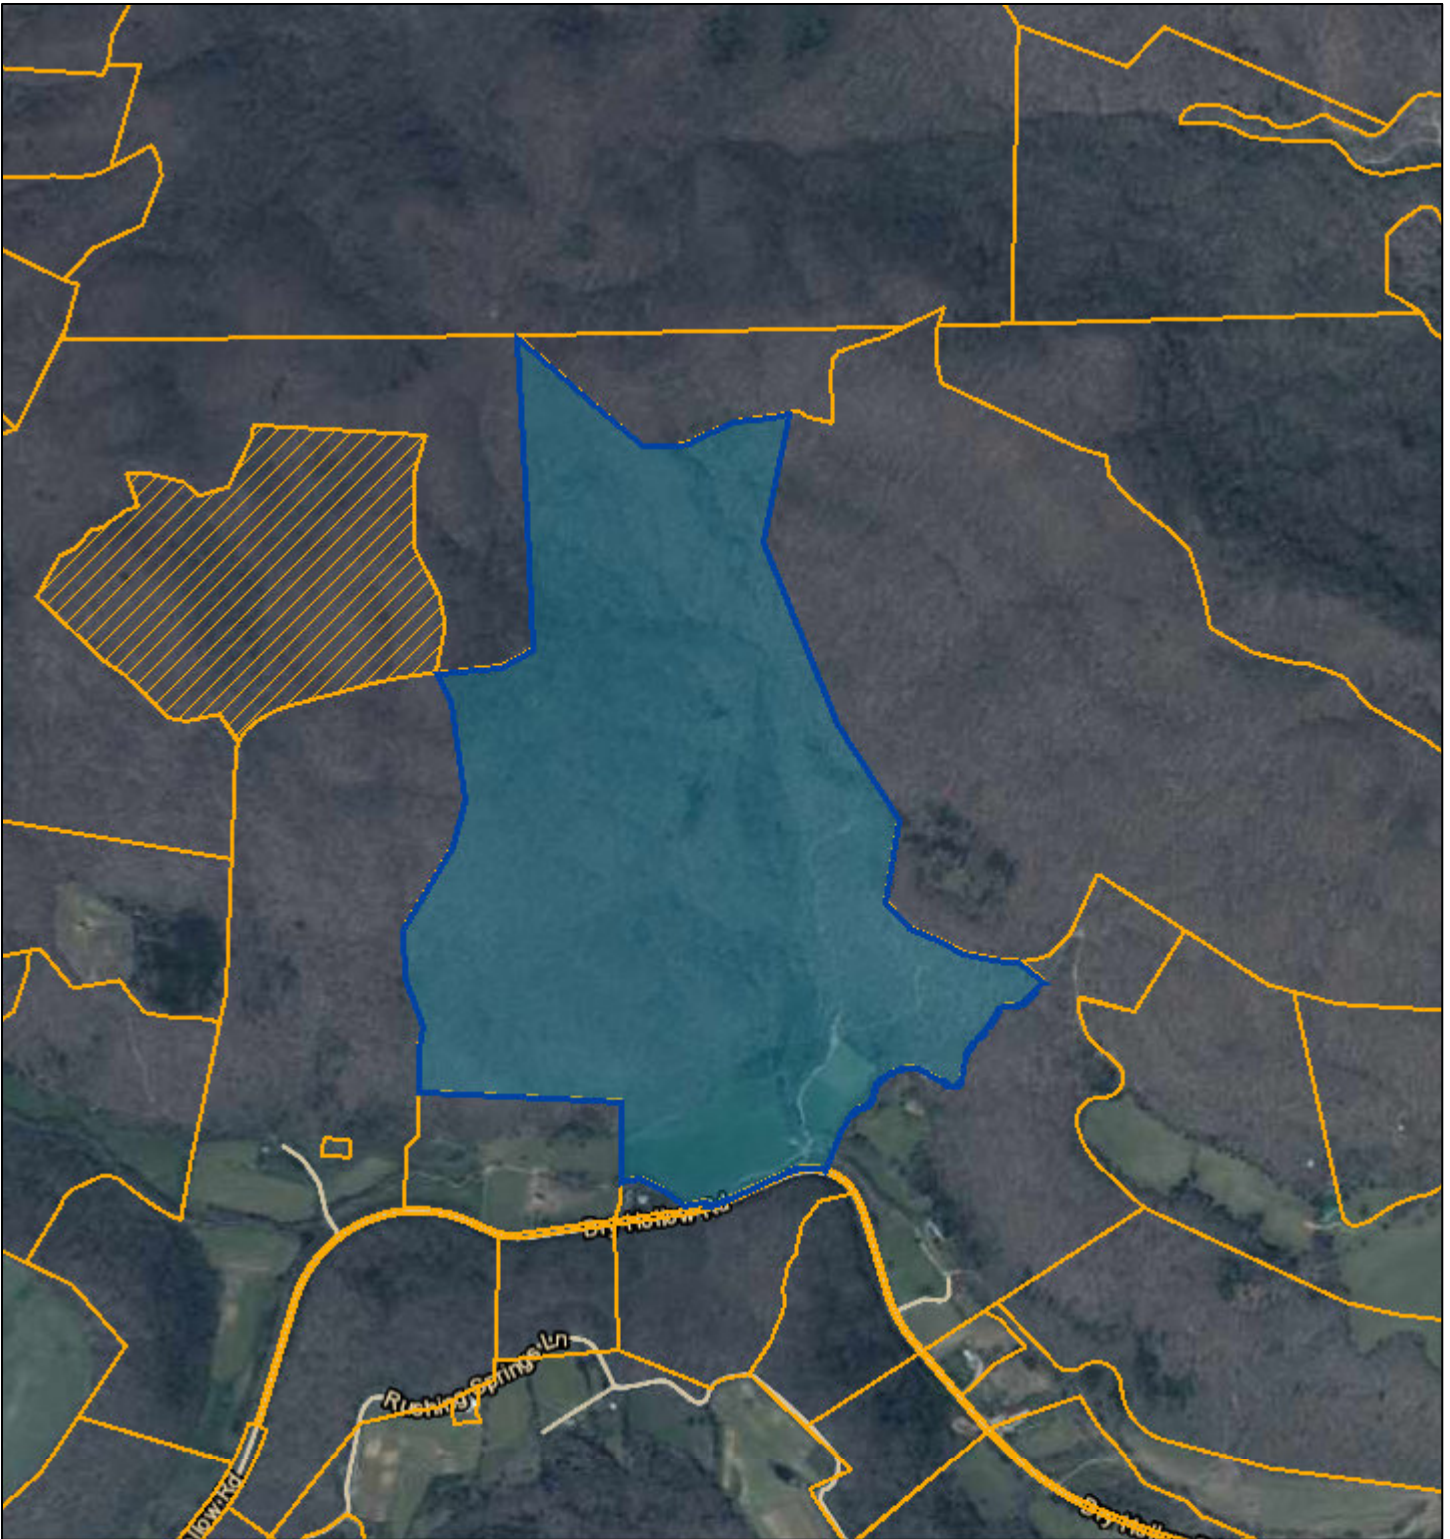

Overton County - Parcel: 100 011.00

Date: December 6, 2021  
County: Overton  
Owner: LOOPER DENNIS & ALICE FAY  
Address: DRY HOLLOW RD  
Parcel Number: 100 011.00  
Deeded Acreage: 0  
Calculated Acreage: 0  
Date of Imagery: 2018

TN Comptroller - DPA  
Esri, HERE, Garmin, (c) OpenStreetMap contributors  
State of Tennessee, Comptroller of the Treasury, Department of Property  
Assessment (DPA) - Geographic Services  
TDOT

The property lines are compiled from information maintained by your local county Assessor's office but are not conclusive evidence of property ownership in any court of law.