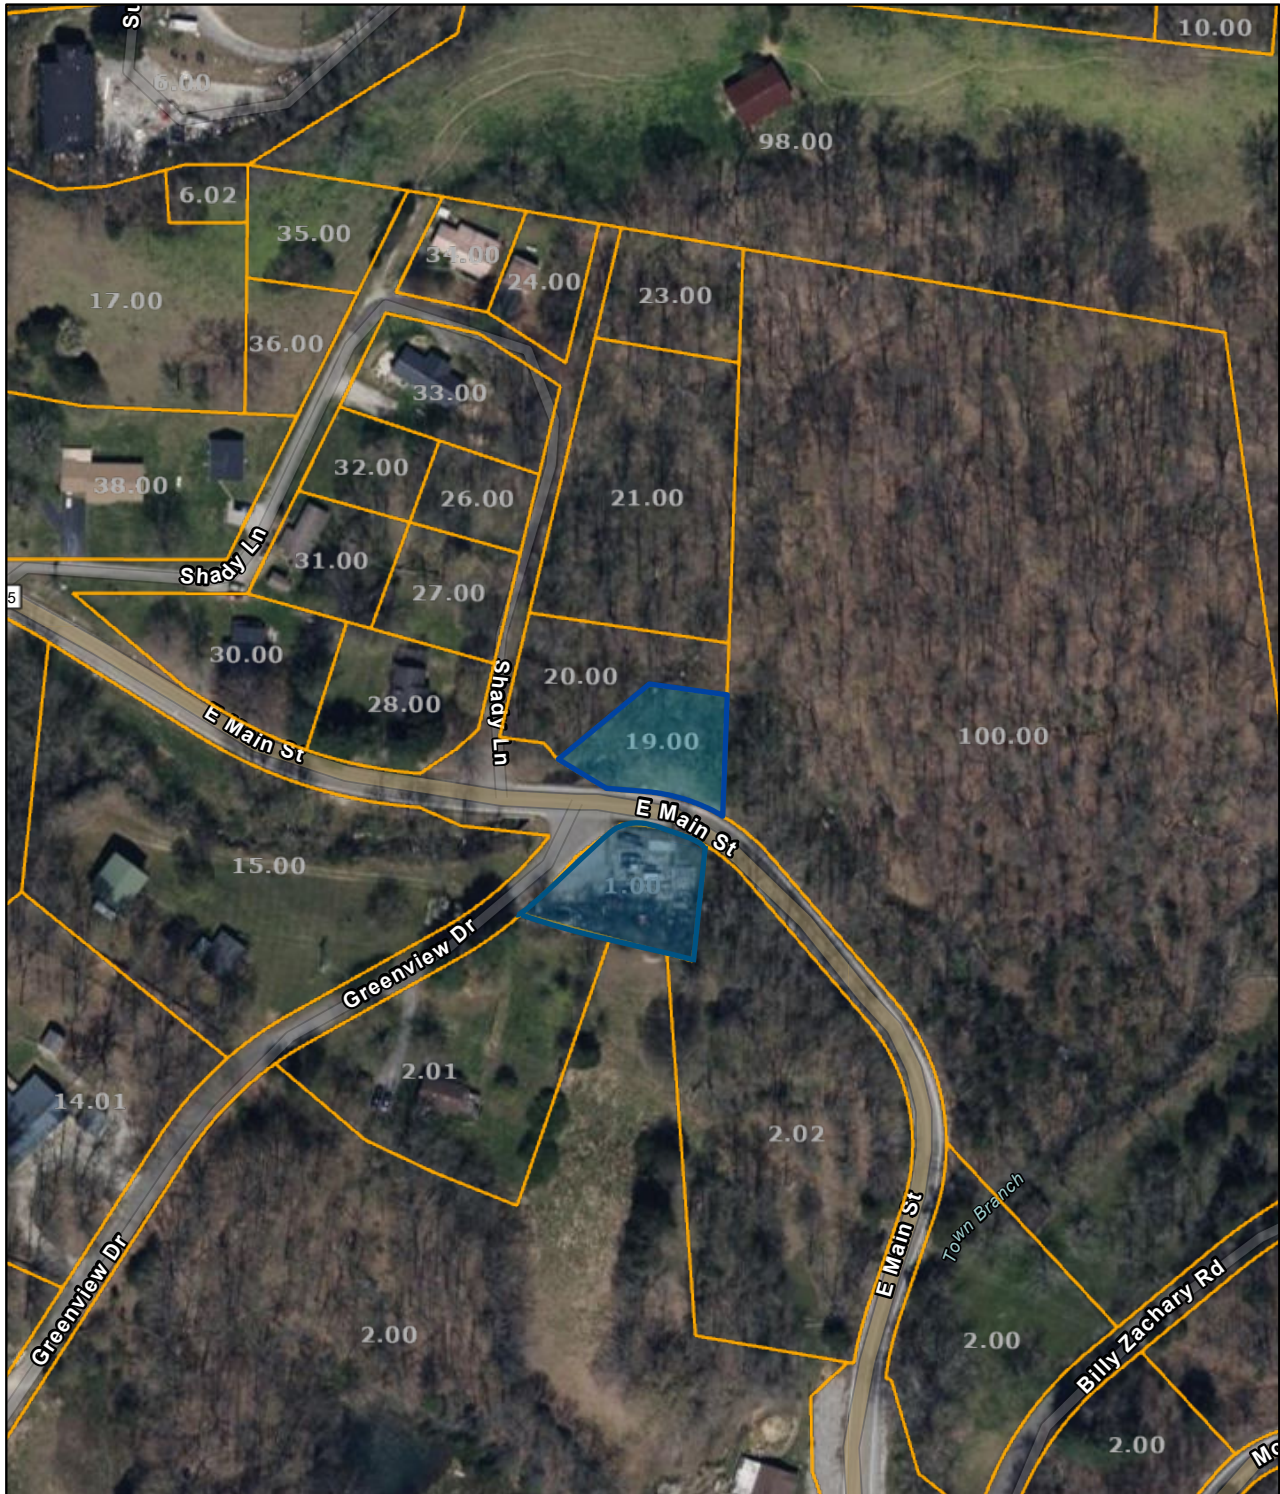

Pickett County - Parcel: 024J B 019.00

Date: September 25, 2023

County: Pickett
Owner: EVANS CARL
Address: EAST MAIN ST
Parcel Number: 024J B 019.00
Deeded Acreage: 0
Calculated Acreage: 0
Date of TDOT Imagery: 2018
Date of Vexcel Imagery: 2021

The property lines are compiled from information maintained by your local county Assessor's office but are not conclusive evidence of property ownership in any court of law.