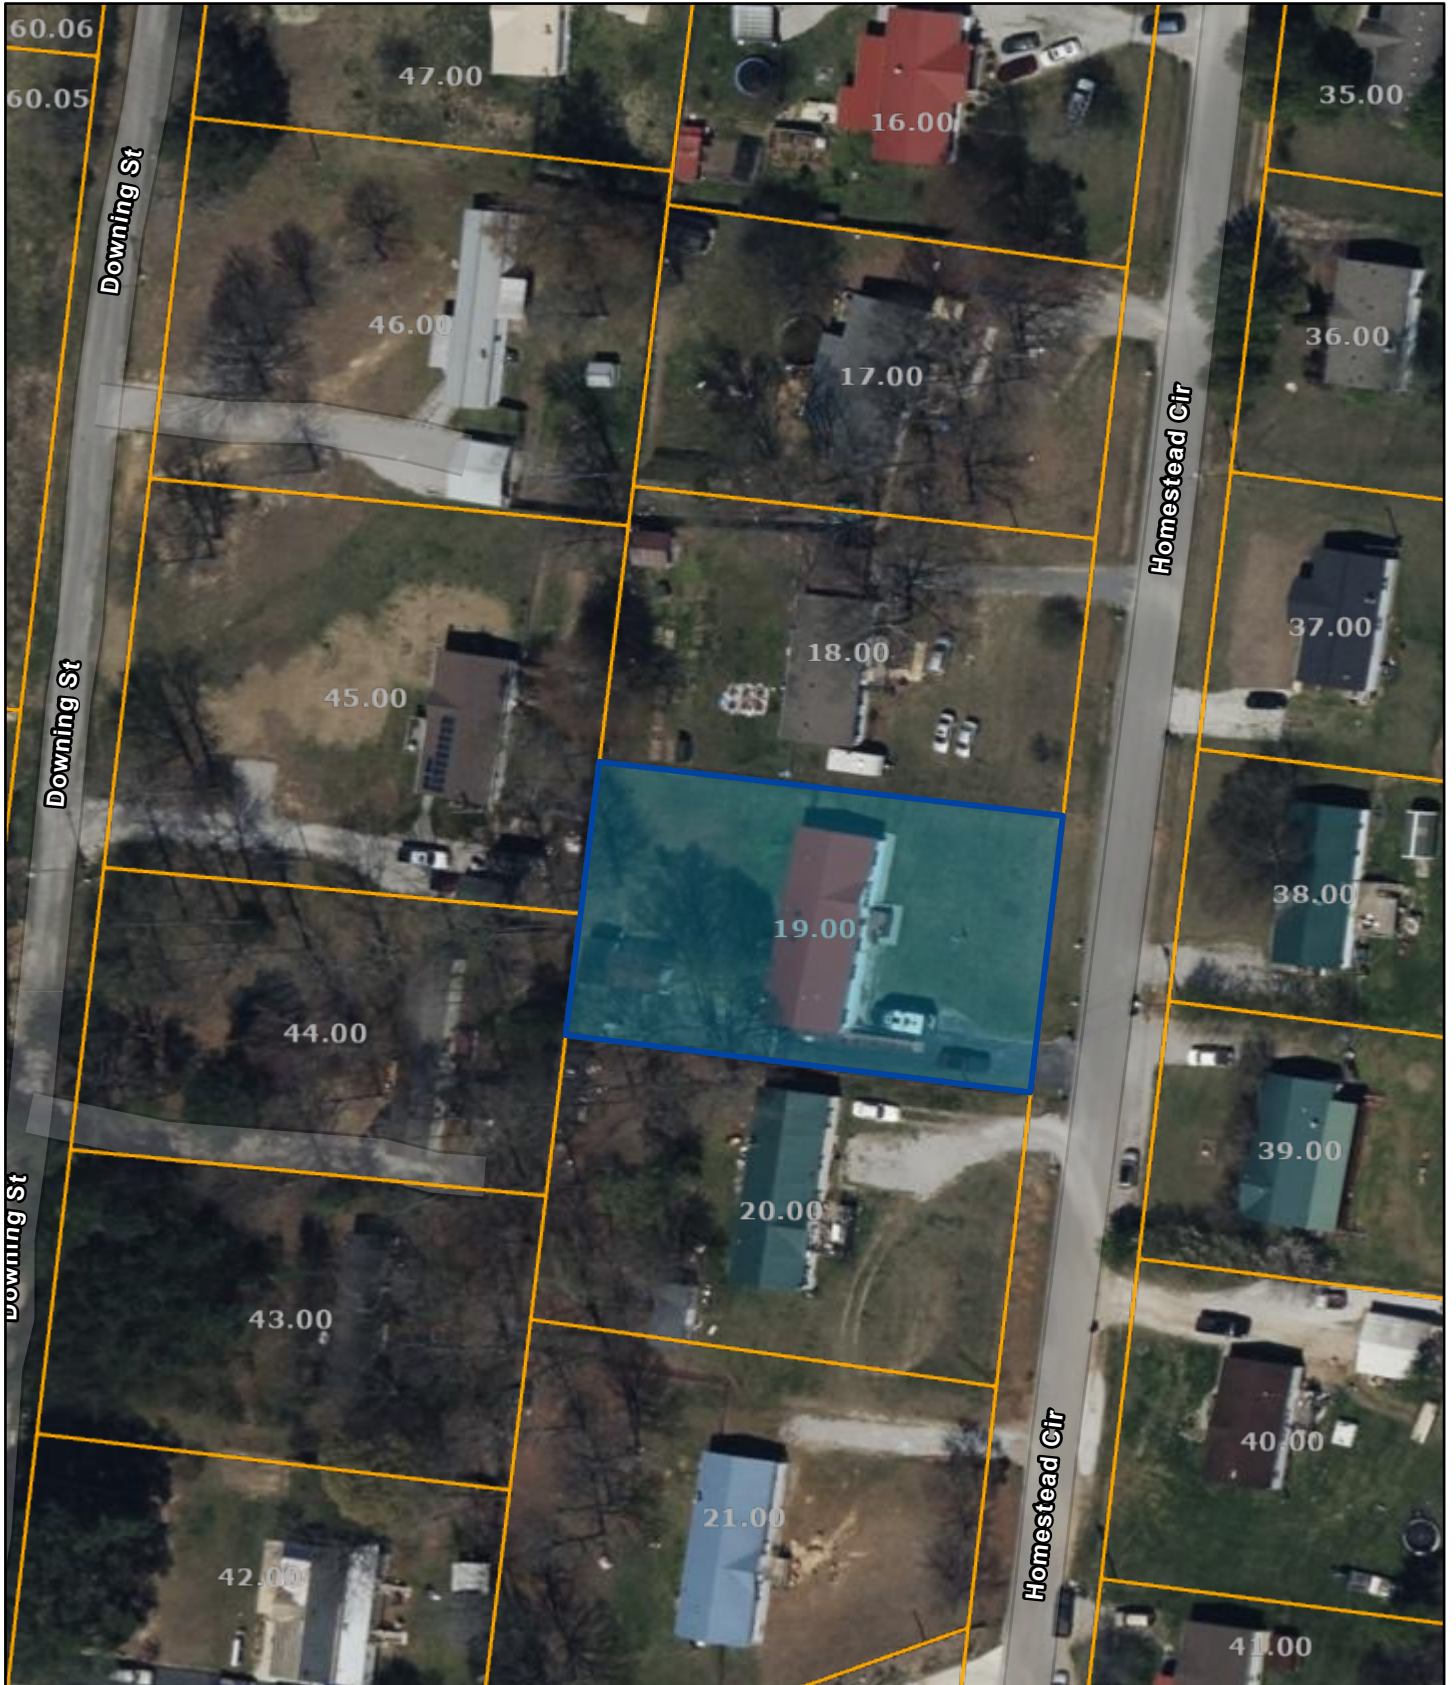

Putnam County - Parcel: 064O A 019.00

Date: January 21, 2025

County: PUTNAM
Owner: HAYWARD ROBYN PHILLIPS ETVIR EVERETTE
Address: HOMESTEAD CIR 3032
Parcel ID: 064O A 019.00
Deeded Acreage: 0
Calculated Acreage: 0
Vexcel Imagery Date: 2023