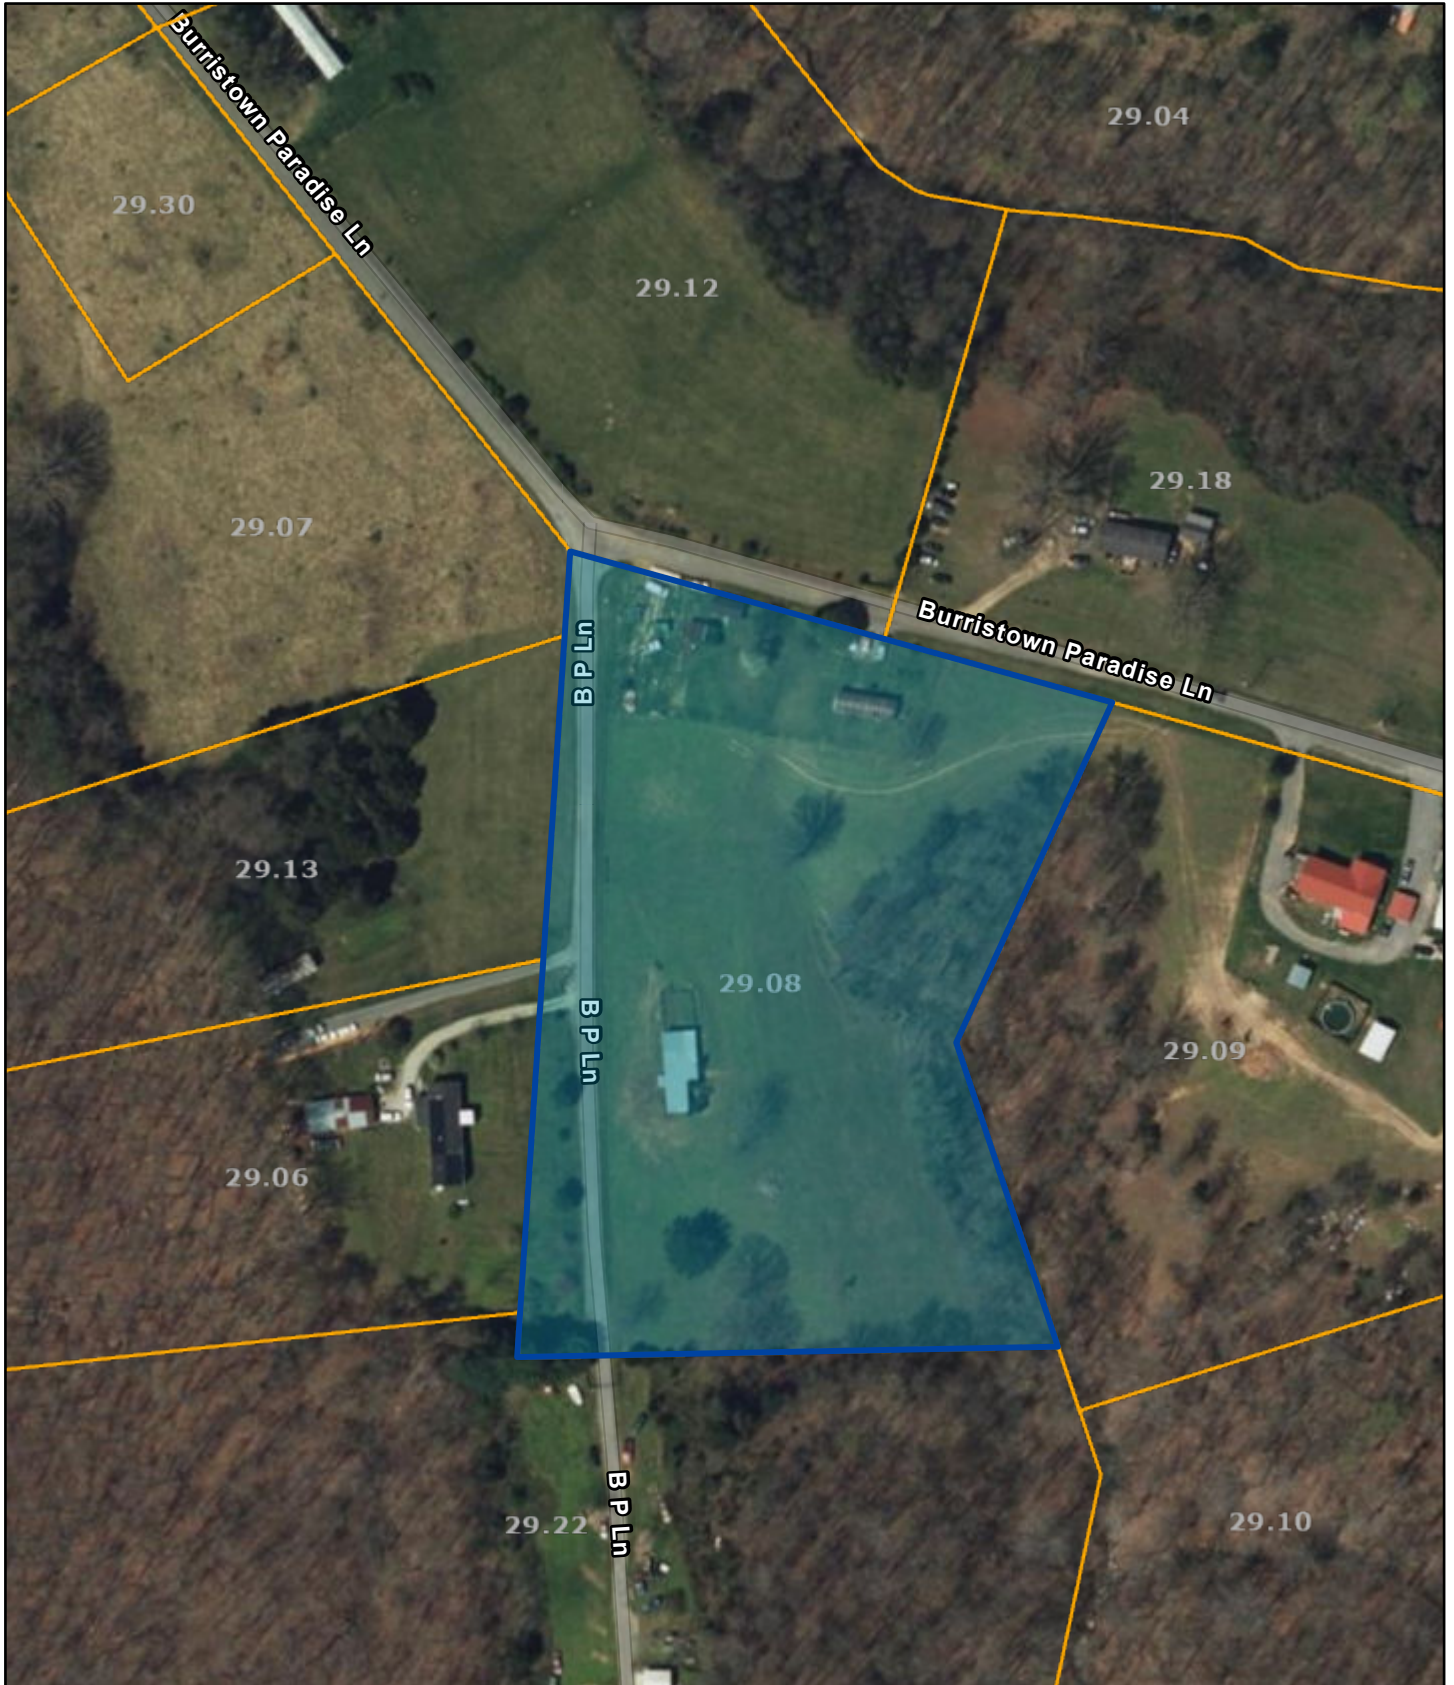

Jackson County - Parcel: 046 029.08

Date: July 24, 2023

County: Jackson
Owner: MATTHEWS AMMIE ET AL
Address: BURRISTOWN PARADISE LN 262
Parcel Number: 046 029.08
Deeded Acreage: 5
Calculated Acreage: 0
Date of TDOT Imagery: 2018
Date of Vexcel Imagery: 2021

The property lines are compiled from information maintained by your local county Assessor's office but are not conclusive evidence of property ownership in any court of law.