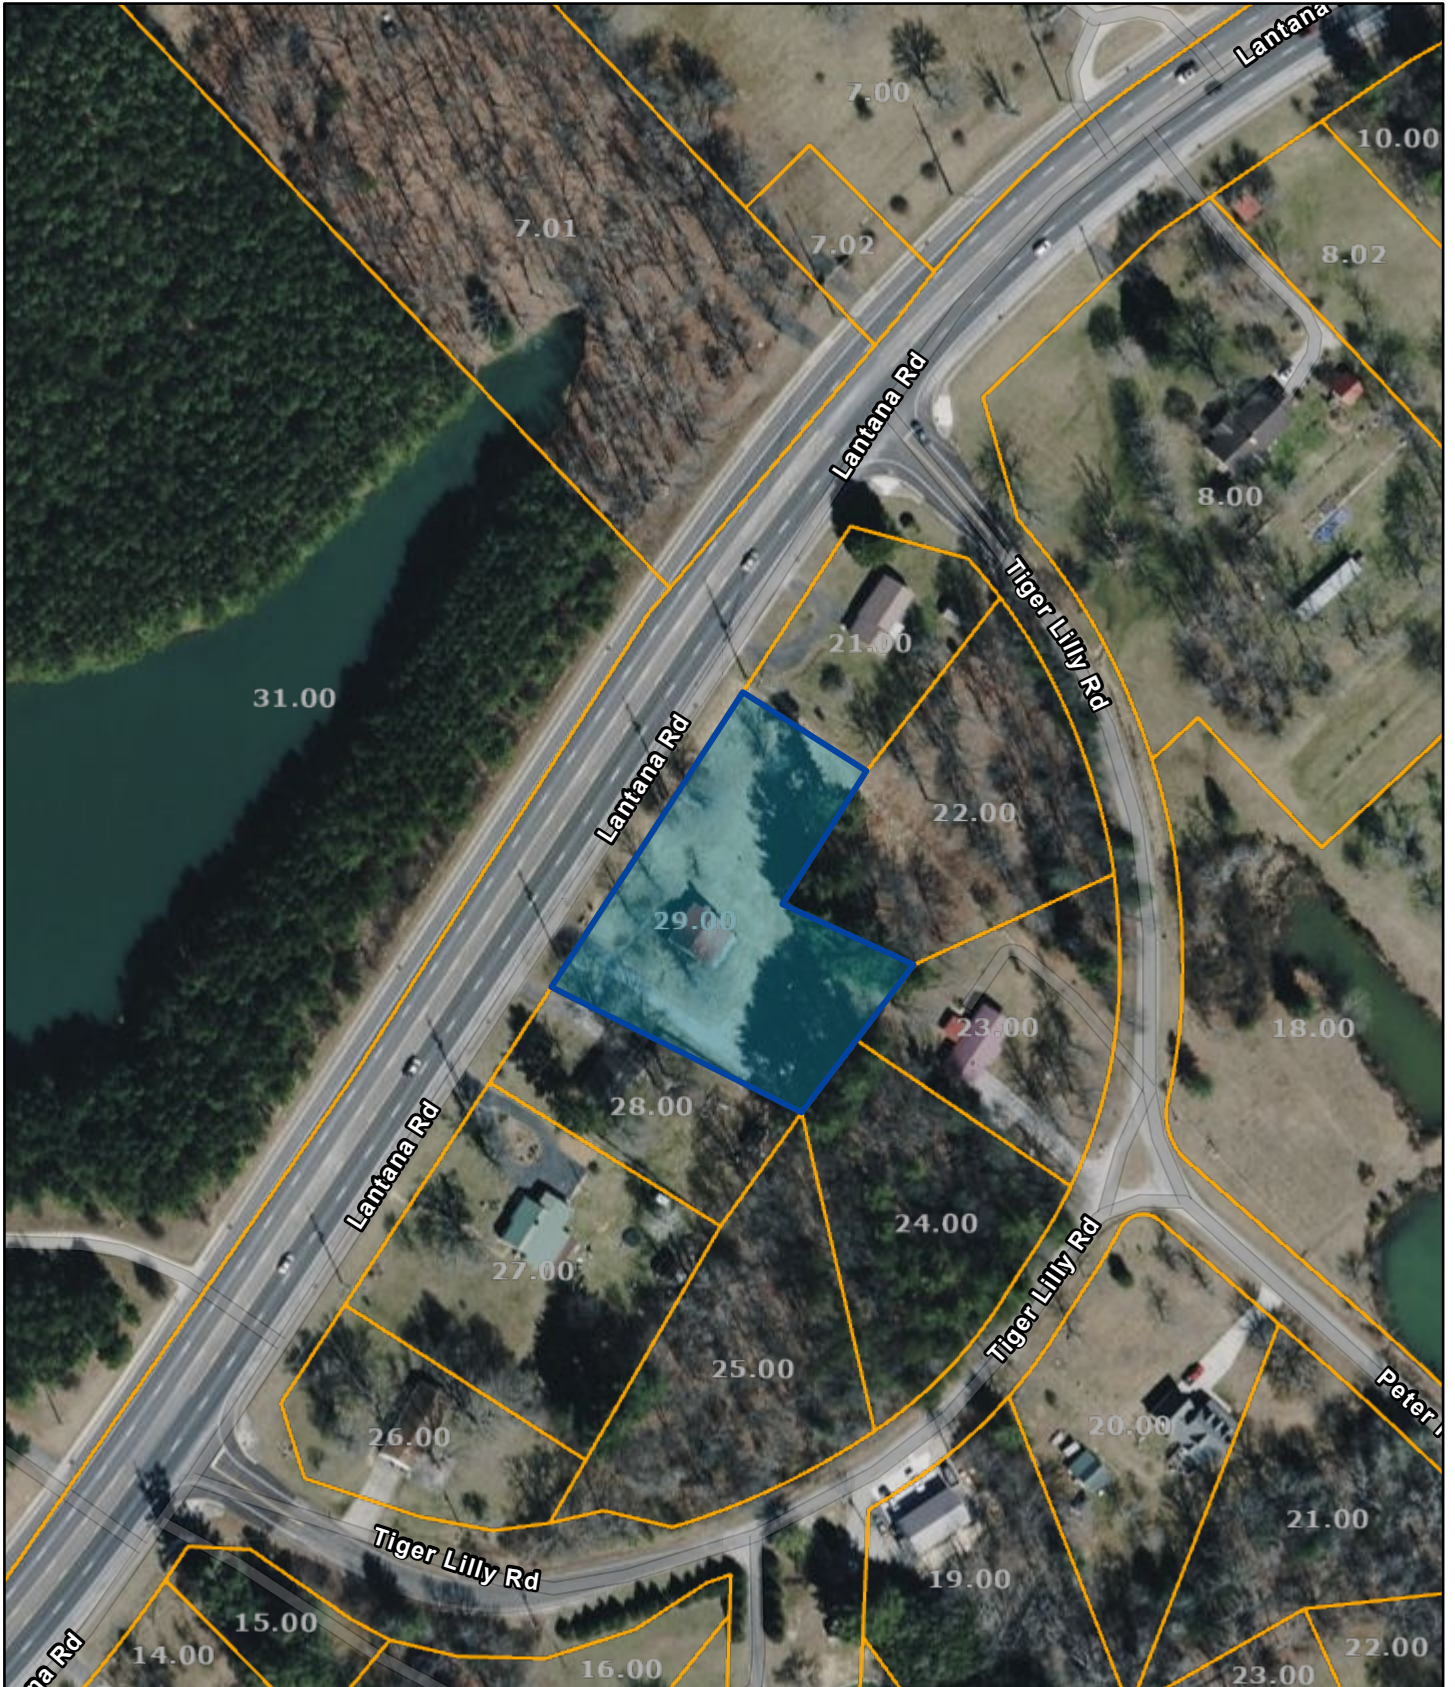

Cumberland County - Parcel: 126I B 029.00

Date: January 12, 2026

County: CUMBERLAND
Owner: NEWBY BUCK VONDA & WAYNE BUCK
Address: LANTANA RD 2783
Parcel ID: 126I B 029.00
Deeded Acreage: 0
Calculated Acreage: 0
Vexcel Imagery Date: 2023