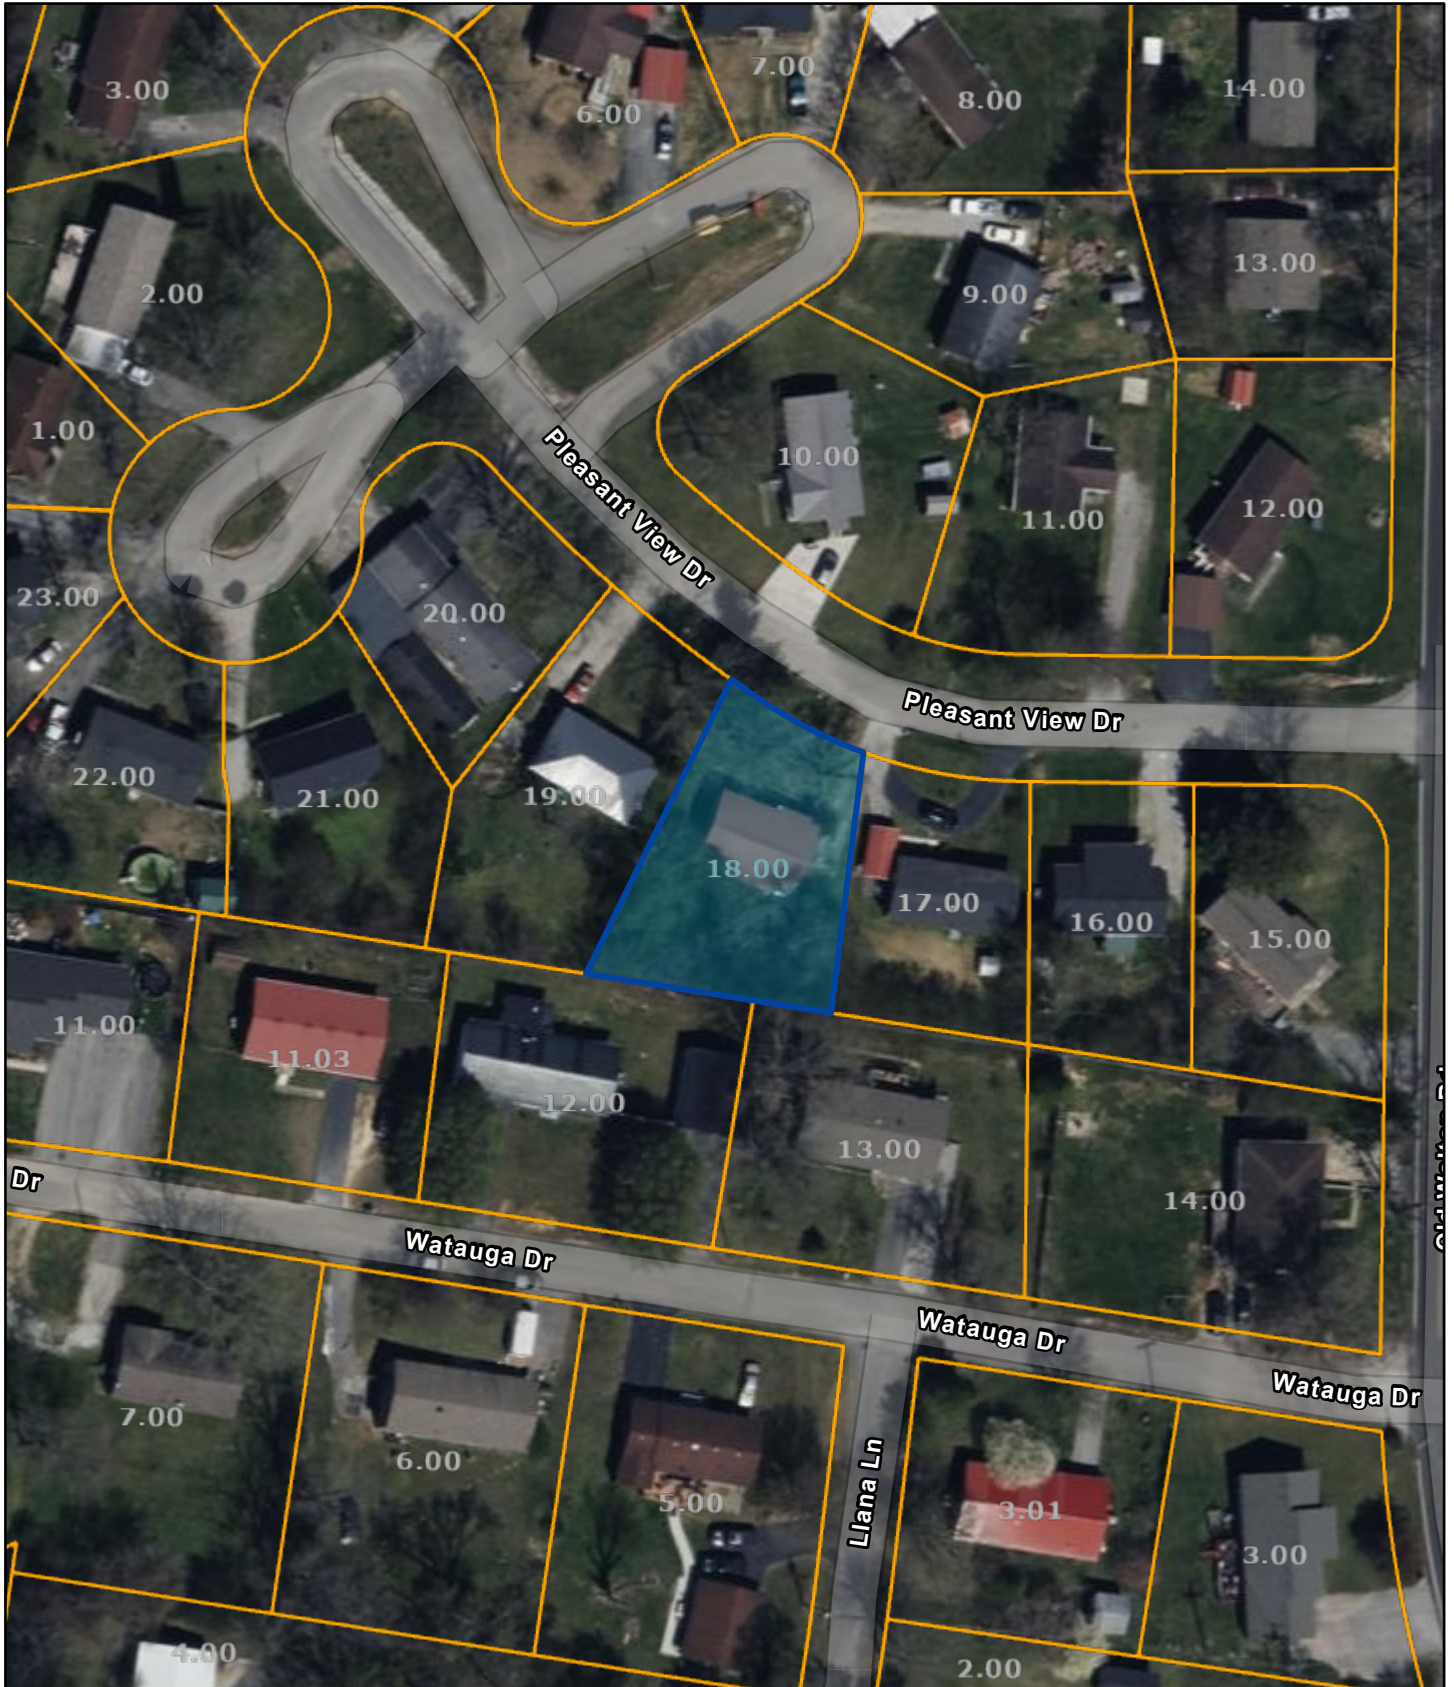

Putnam County - Parcel: 053M A 018.00

Date: December 3, 2024

County: Putnam
Owner: BROSSOIT LARRY
Address: PLEASANT VIEW DR 1206
Parcel Number: 053M A 018.00
Deeded Acreage: 0
Calculated Acreage: 0
Date of TDOT Imagery: 2022
Date of Vexcel Imagery: 2023