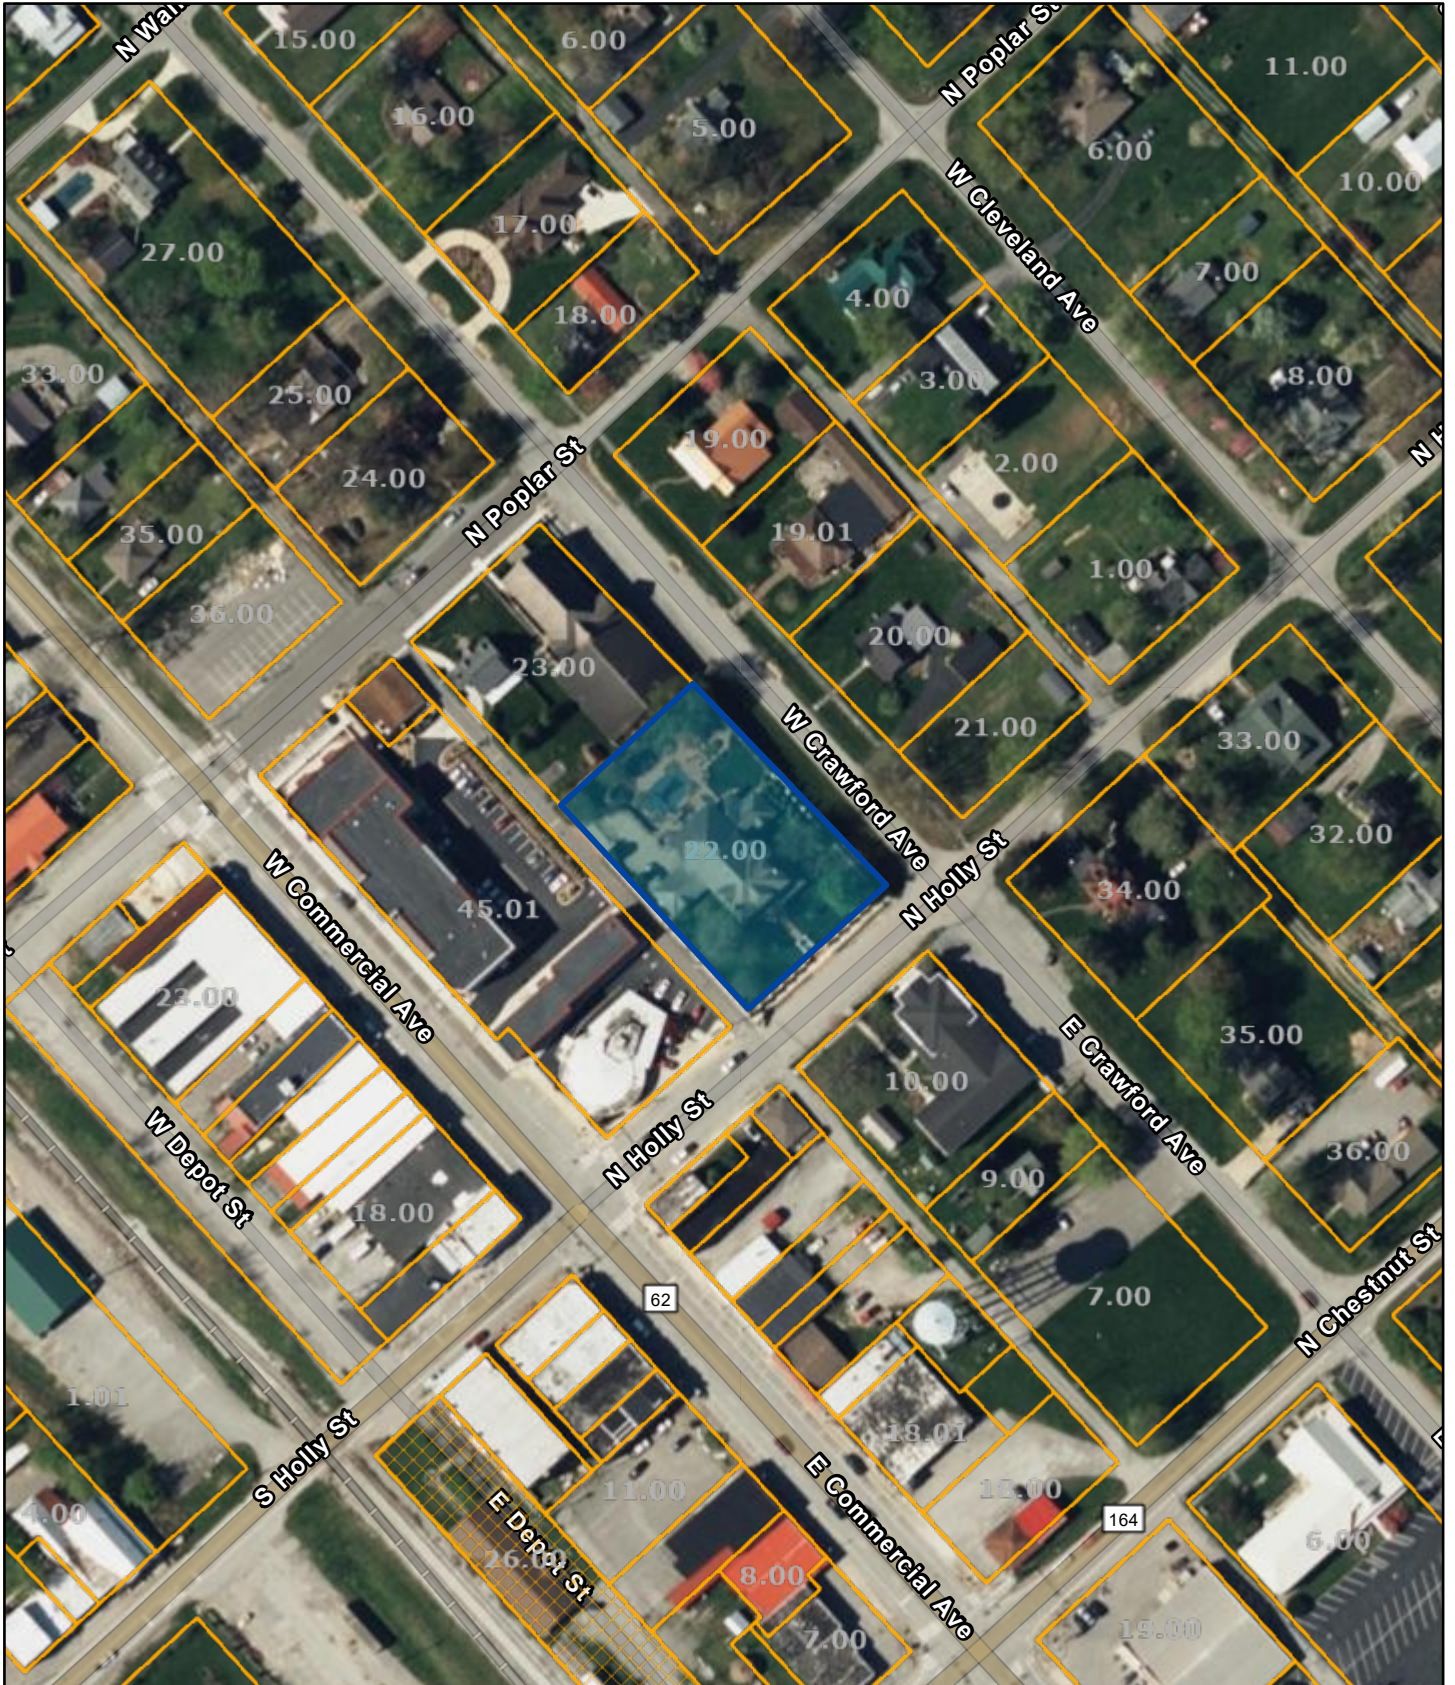

# Putnam County - Parcel: 0480 C 022.00

Date: March 22, 2023

County: Putnam  
Owner: RAY RESIDENCE TRUST U/A  
Address: HOLLY STREET NORTH 125  
Parcel Number: 0480 C 022.00  
Deeded Acreage: 0  
Calculated Acreage: 0  
Date of TDOT Imagery: 2018  
Date of Vexcel Imagery: 2021