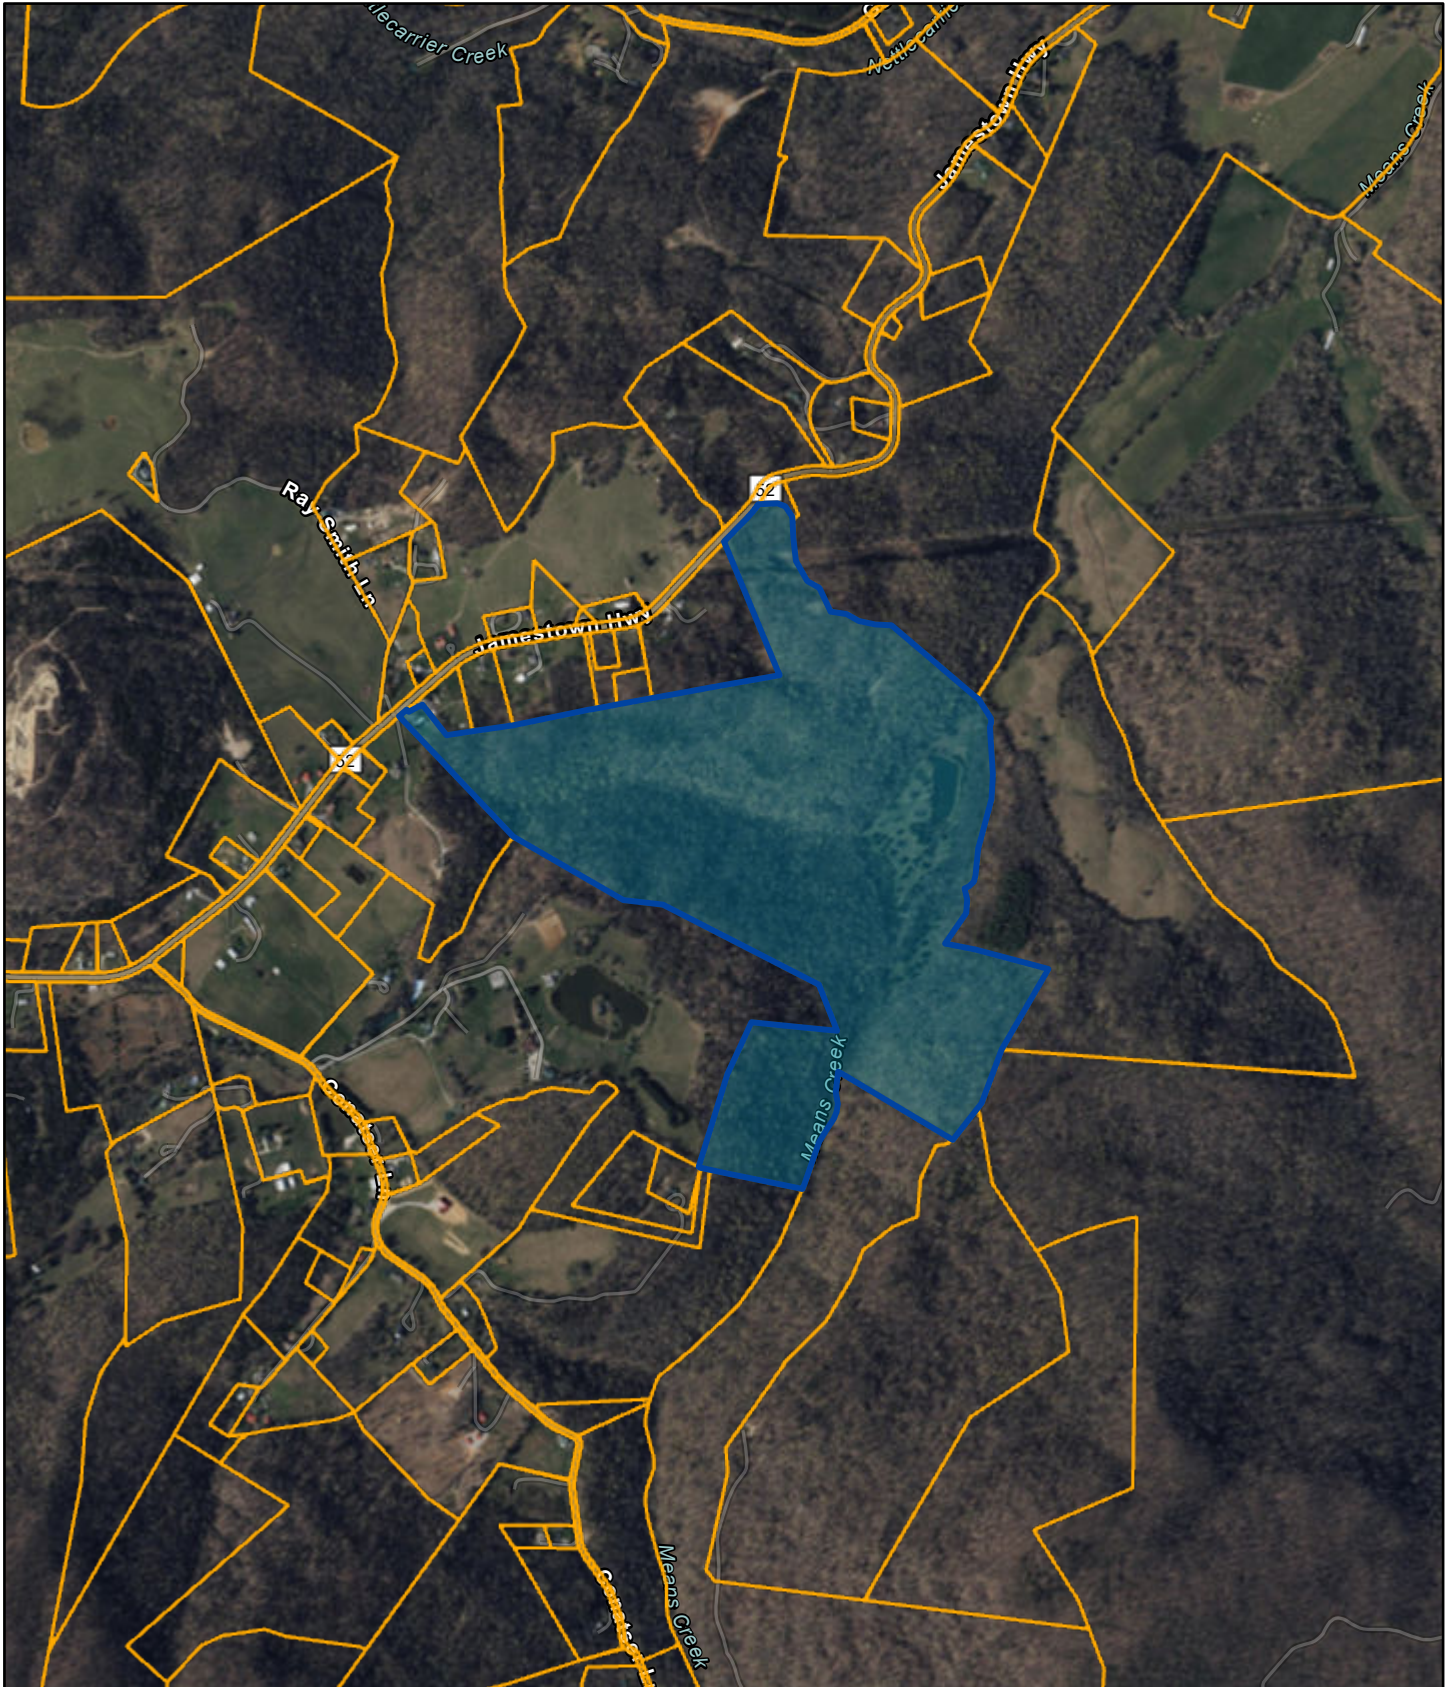

Overton County - Parcel: 055 045.00

Date: January 12, 2024

County: Overton
Owner: ELDORADO FARMS INC.
Address: JAMESTOWN HWY 1418
Parcel Number: 055 045.00
Deeded Acreage: 0
Calculated Acreage: 162
Date of TDOT Imagery: 2022
Date of Vexcel Imagery: 2023

Esri Community Maps Contributors, Esri, TomTom, Garmin, SafeGraph, GeoTechnologies, Inc, METI/NASA, USGS, EPA, NPS, US Census Bureau, USDA, USFWS, State of Tennessee, Comptroller of the Treasury

The property lines are compiled from information maintained by your local county Assessor's office but are not conclusive evidence of property ownership in any court of law.